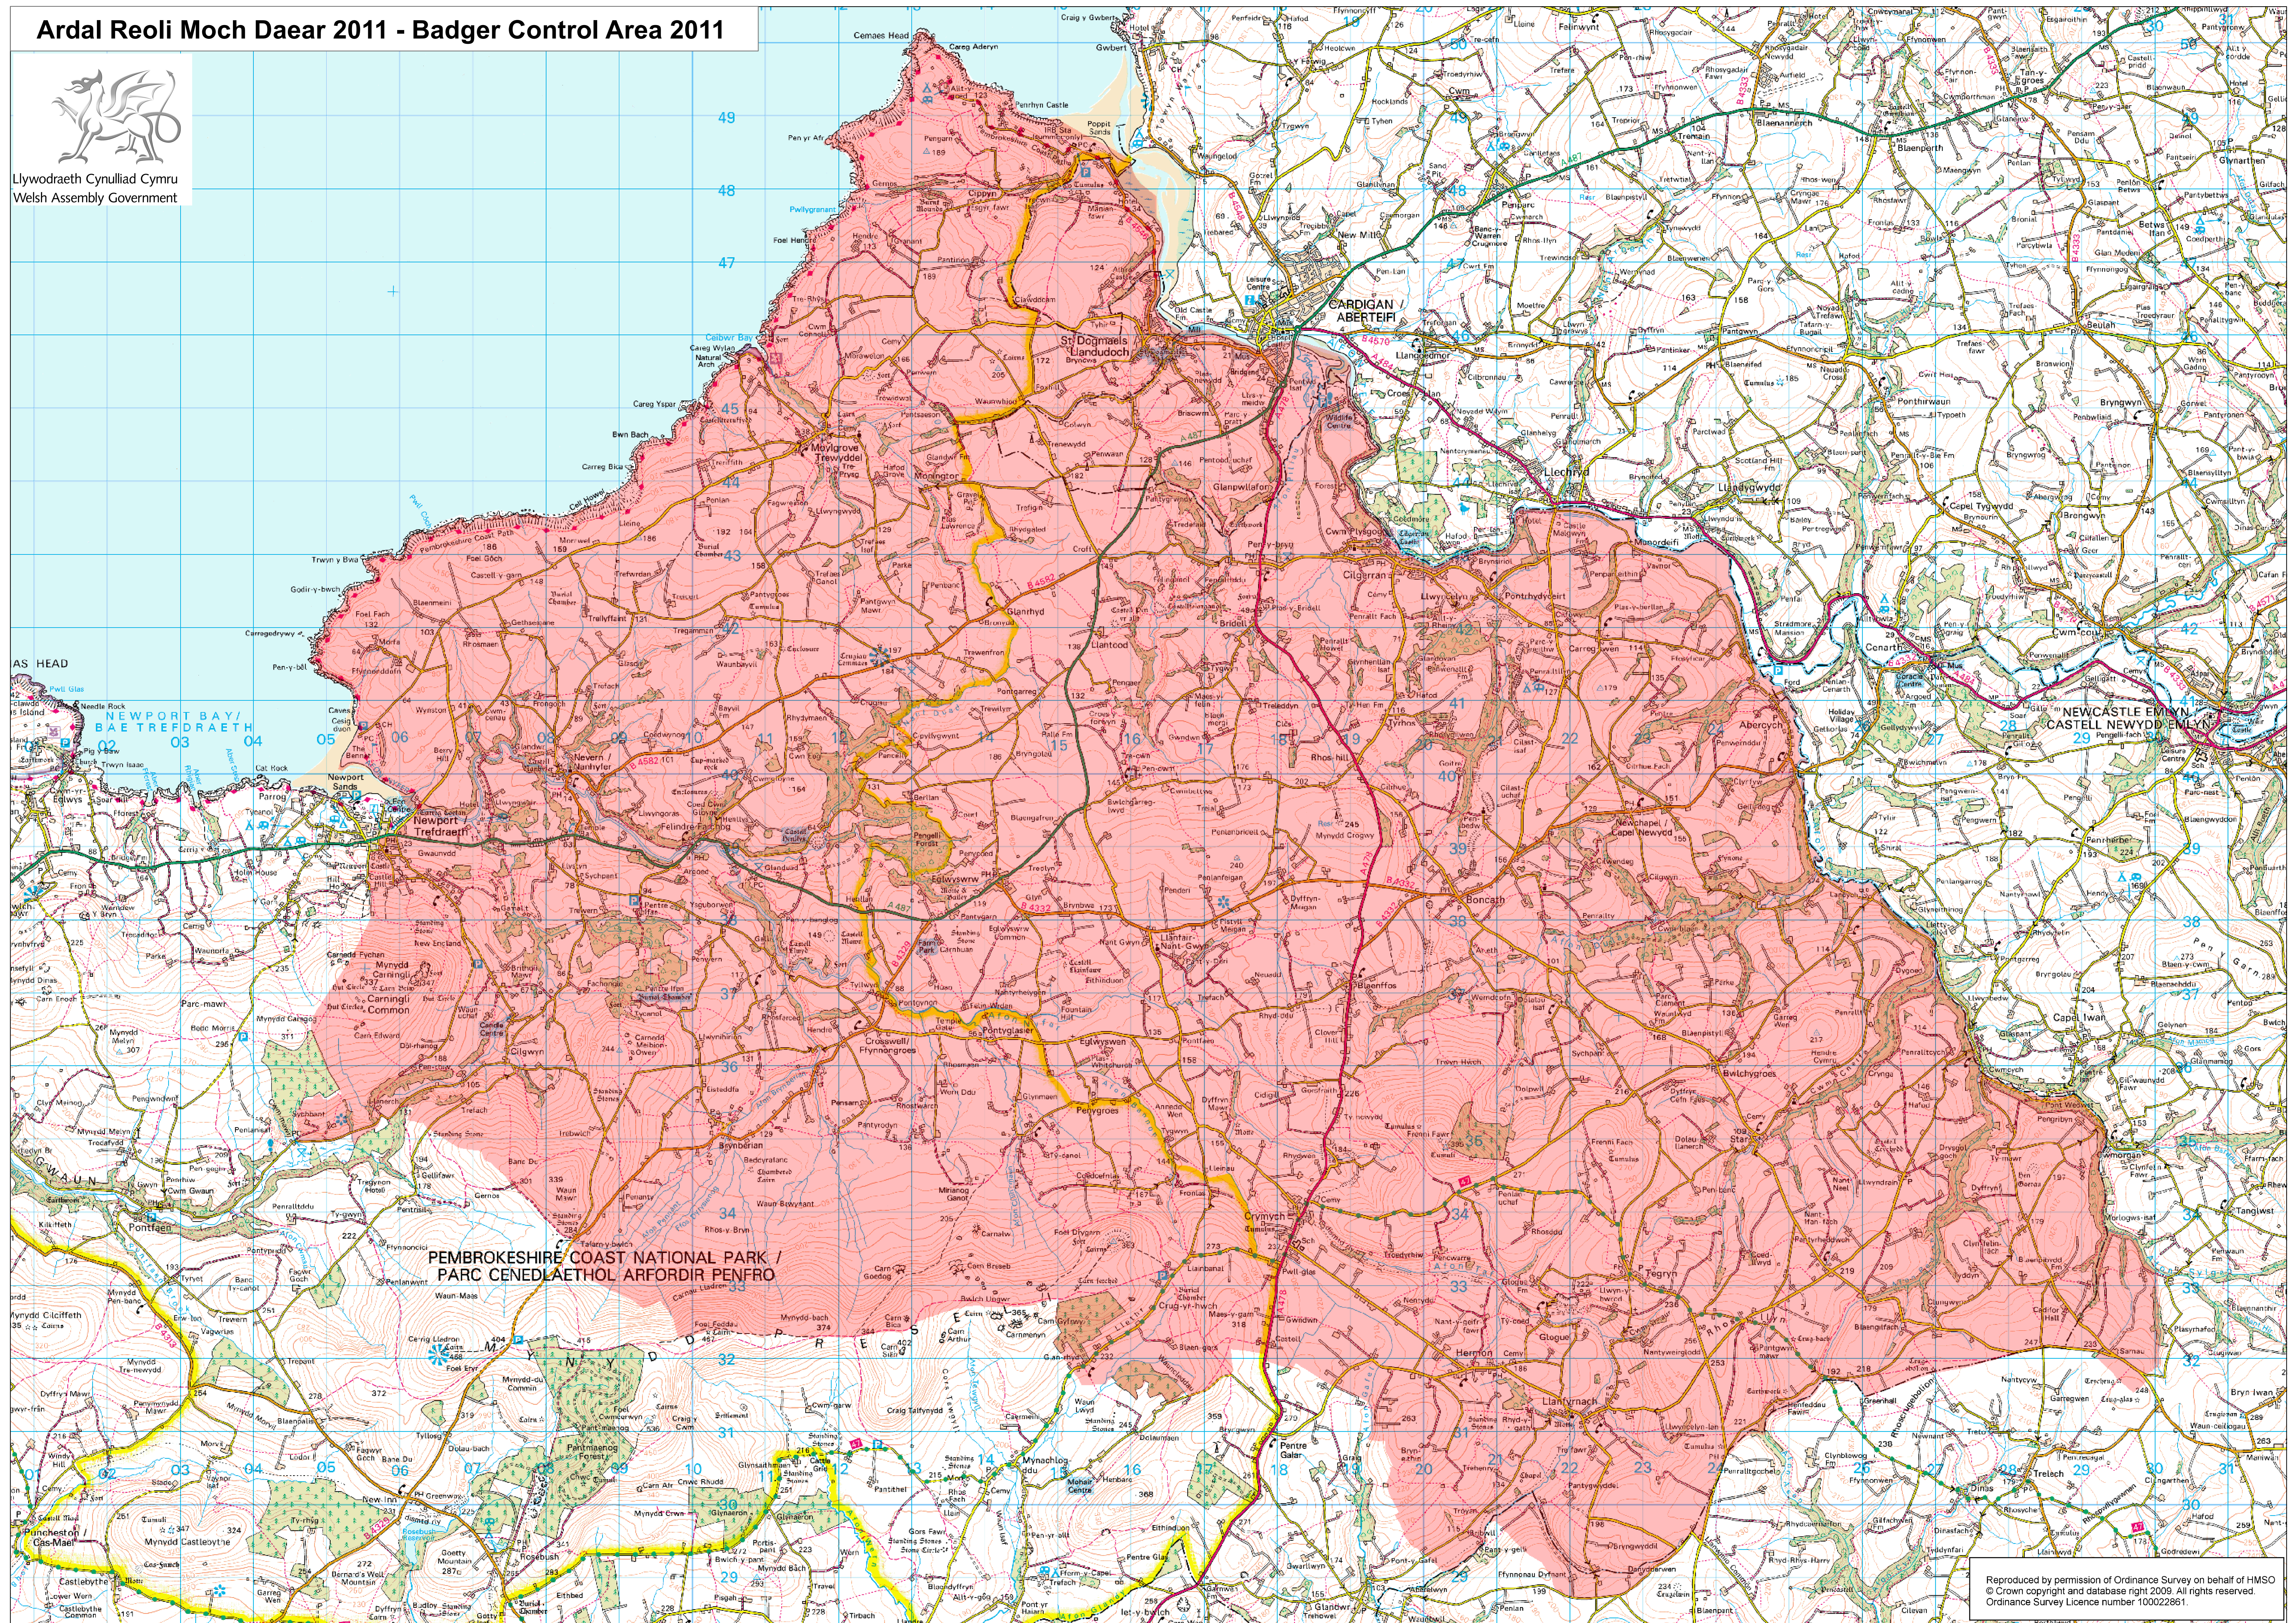

# Ardal Reoli Moch Daer 2011 - Badger Control Area 2011

Llywodraeth Cynulliad Cymru  
Welsh Assembly Government

PEMBROKESHIRE COAST NATIONAL PARK /  
PARC CENEDLAETHOL ARFORDIR PENFRO

Reproduced by permission of Ordnance Survey on behalf of HMSO  
© Crown copyright and database right 2009. All rights reserved.  
Ordnance Survey Licence number 100022861.