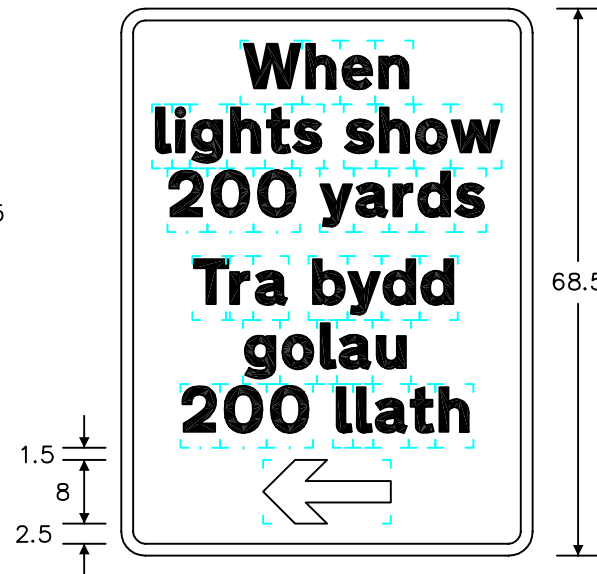

Notes: -

- The lettering is from the Transport Heavy alphabet at the 'x'-heights shown
- The outlines of the tiles do not form part of the sign.
- The colours are as follows: -
Background ————— White
Legend, border & arrow — Black
- The illumination of the sign must accord with the requirements of the current 'Traffic Signs Regulations and General Directions'.
- The 'x'-heights shown are given in millimetres, all other dimensions are given in stroke widths (i.e. $1s/w = 1/4'x'$ -height).
- The sign is designed in accordance with the current design rules.
- The order of languages may be reversed if required.
- The distance may be varied to accord with the circumstances and should be expressed to the nearest 10 yards.

REVISIONS	
1.	Redrawn & no. changed from WBM.10.2.89
2.	Legend amended 28.2.91
3.	'x'-hts., dims. and notes amended 16.3.95
4.	Redrawn & notes amended 12.8.99
5.	Legend amended 23.1.02
6.	Variant added 23.2.05
7.	Notes amended 3.1.07
Before using this drawing, confirm with RNM3 Division that it has not been superseded.	
Drn. A.T.I.	Appd.
Chkd.	Appl. date 2.12.87
Issue: 3.1.07	
Scale: Photo-reduced	
Title	
Supplementary Plate	
WHEN LIGHTS SHOW	
for use with P 548	
('Cattle' warning sign)	
WELSH ASSEMBLY GOVERNMENT	
Drwg. no.	WAG/P 548.1