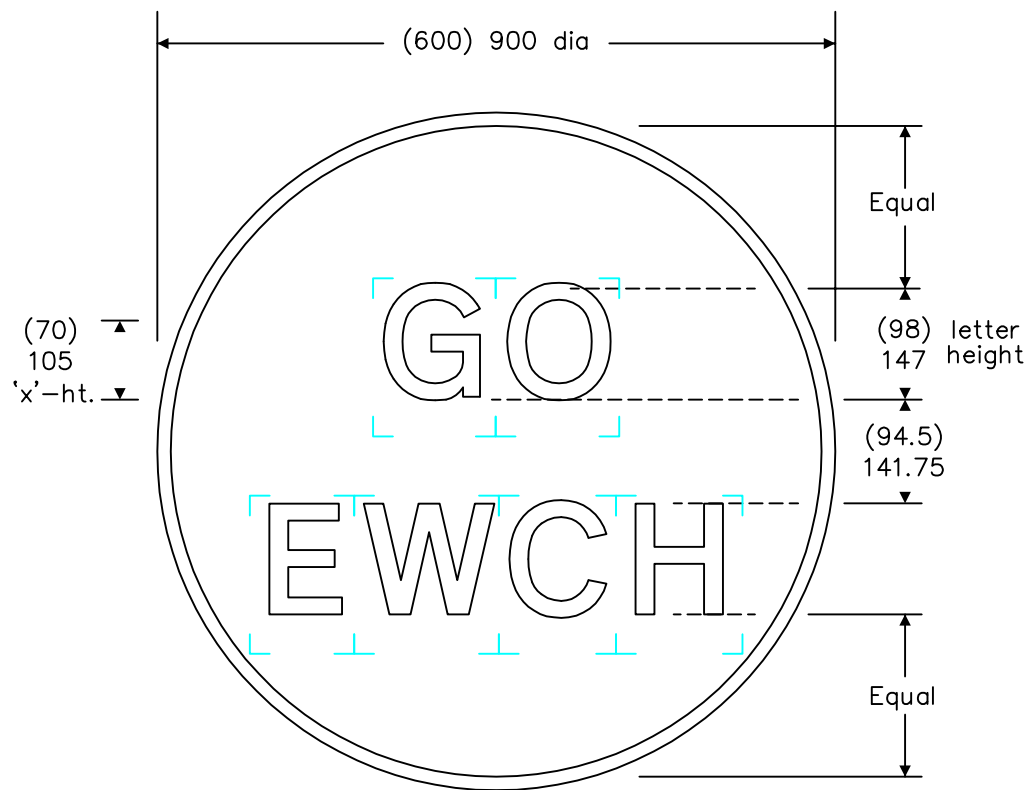

Notes: -

1. The legend is from the Transport Medium alphabet at the 'x'-heights shown.
2. The outlines of the tiles do not form part of the sign.
3. The colours are as follows: -
 Background ————— Dark Green
 Border & legend ————— White
4. The order of languages may be reversed if required.

REVISIONS	
1.	Notes amended 18.12.06
2.	Note 3 amended 6.3.12
Before using this drawing, confirm with RNM3 Division that it has not been superseded.	
Drn. A.T.I.	Appd. 16.4.03
Chkd.	Appl. date
Issue: 30.3.12	
Scale: Photo-reduced	
Title	Regulatory Sign
TEMPORARY GO SIGN	
WELSH GOVERNMENT	
Drwg. no.	WAG/P 7024