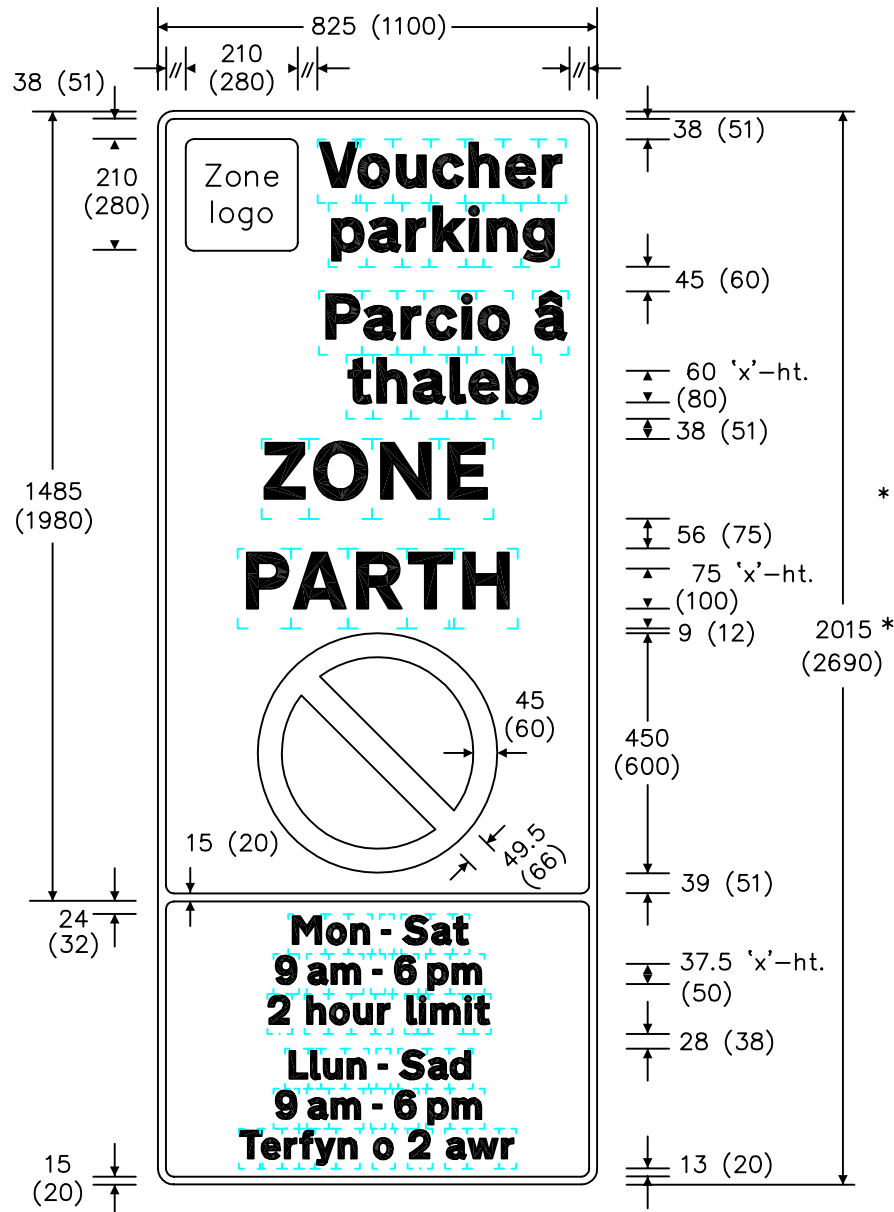

Notes:-

1. The legend is from the Transport Heavy alphabet at the 'x'-heights shown.
2. The outlines of the tiles do not form part of the sign.
3. The voucher parking logo shall be to an approved design within the size shown.
4. The colours are as follows:-
 Legend & border ————— Black
 Background ————— White
 Roundel & bar ————— Red
 Roundel background ————— Blue
 Zone logo ————— as appropriate
5. The illumination of the sign must accord with the requirements of the current 'Traffic Signs Regulations and General Directions'.
6. The sign is designed in accordance with the current design rules.
7. The order of languages may be reversed if required.
8. All dimensions are given in millimetres.
9. See sheet 2 for variants.

* Height varies with number of lines of legend used

REVISIONS	
1.	Redrawn & notes amended 20.8.03
2.	Layout and legend amended and variants added 15.2.07
Before using this drawing, confirm with RNM3 Division that it has not been superseded.	
Drn.	A.T.I.
Appd.	
Chkd.	Appl. date 14.6.96
Issue: 15.2.07	
Scale: Photo-reduced	
Title: Regulatory Sign	
ENTRANCE TO VOUCHER PARKING ZONE	
WELSH ASSEMBLY GOVERNMENT	
Drwg. no.	WAG/P 663.1
Sheet 1 of 2	

Notes: -

1. The legend is from the Transport Heavy alphabet at the 'x'-heights shown.
2. The outlines of the tiles do not form part of the sign.
3. The voucher parking logo shall be to an approved design within the size shown.
4. The colours are as follows: -
 Legend & border ————— Black
 Background ————— White
 Roundel & bar ————— Red
 Roundel background ————— Blue
 Zone logo ————— as appropriate
5. The illumination of the sign must accord with the requirements of the current 'Traffic Signs Regulations and General Directions'.
6. The sign is designed in accordance with the current design rules.
7. The order of languages may be reversed if required.
8. All dimensions are given in millimetres.
9. See sheet 1 for other dimensions.