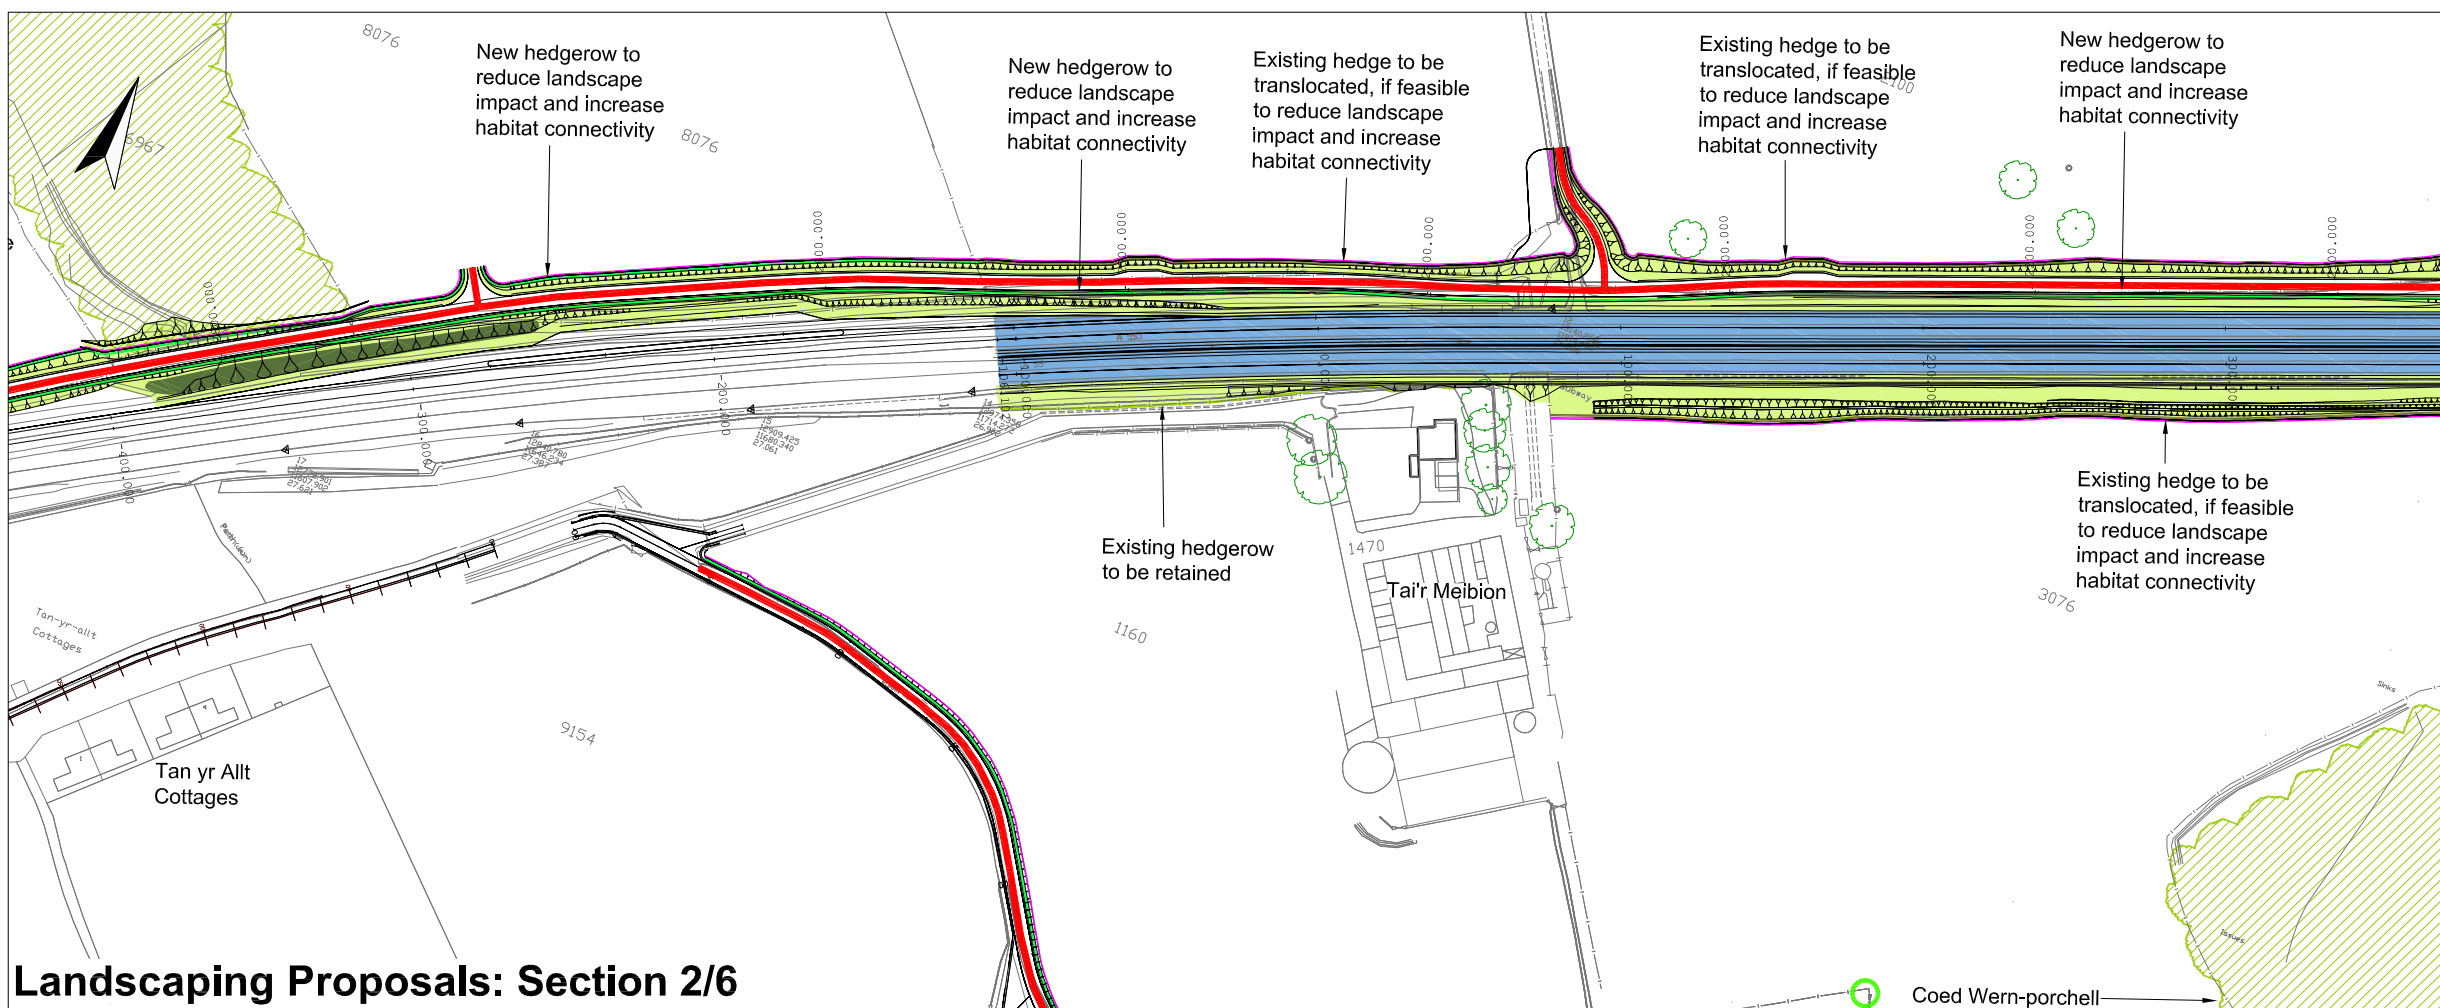

Location Plan

Key

- Proposed PMA/NMU Route
- Proposed New/Upgraded Access Road
- Extent of Proposed Local Widening
- Existing Buildings Adjacent to A55(T)
- Existing Individual Tree
- Existing Woodland
- Existing Hedgerows
- Proposed Native Hedgerows / Fences
- Proposed translocated hedge
- Proposed Native Individual Trees
- Proposed Woodland
- Proposed Scrub Planting
- Proposed Grass and Wildflowers
- Proposed Fence
- Proposed Close Board Fence

YGC

Sellwys ar fap yr Arolwg Ordnans gyda chomisiad Rheolwr Caeau a Mwynydd. Cedwir Hawffraint y Goron. Mae atgynhyrchu heb awdurdod yn torri hawffraint y Goron a gall osein at enillyd neu achos ailff. Based upon the Ordnance Survey mapping with the permission of the Controller of Her Majesty's Stationary Office. Unauthorised reproduction infringes Crown copyright and may lead to prosecution or civil proceedings. © Crown copyright. Welsh Assembly Government - 100017916 - 2016

A55(T) Abergwyngregyn to Tai'r Meibion Improvement

FIGURE 5.3.7
LANDSCAPING PROPOSALS