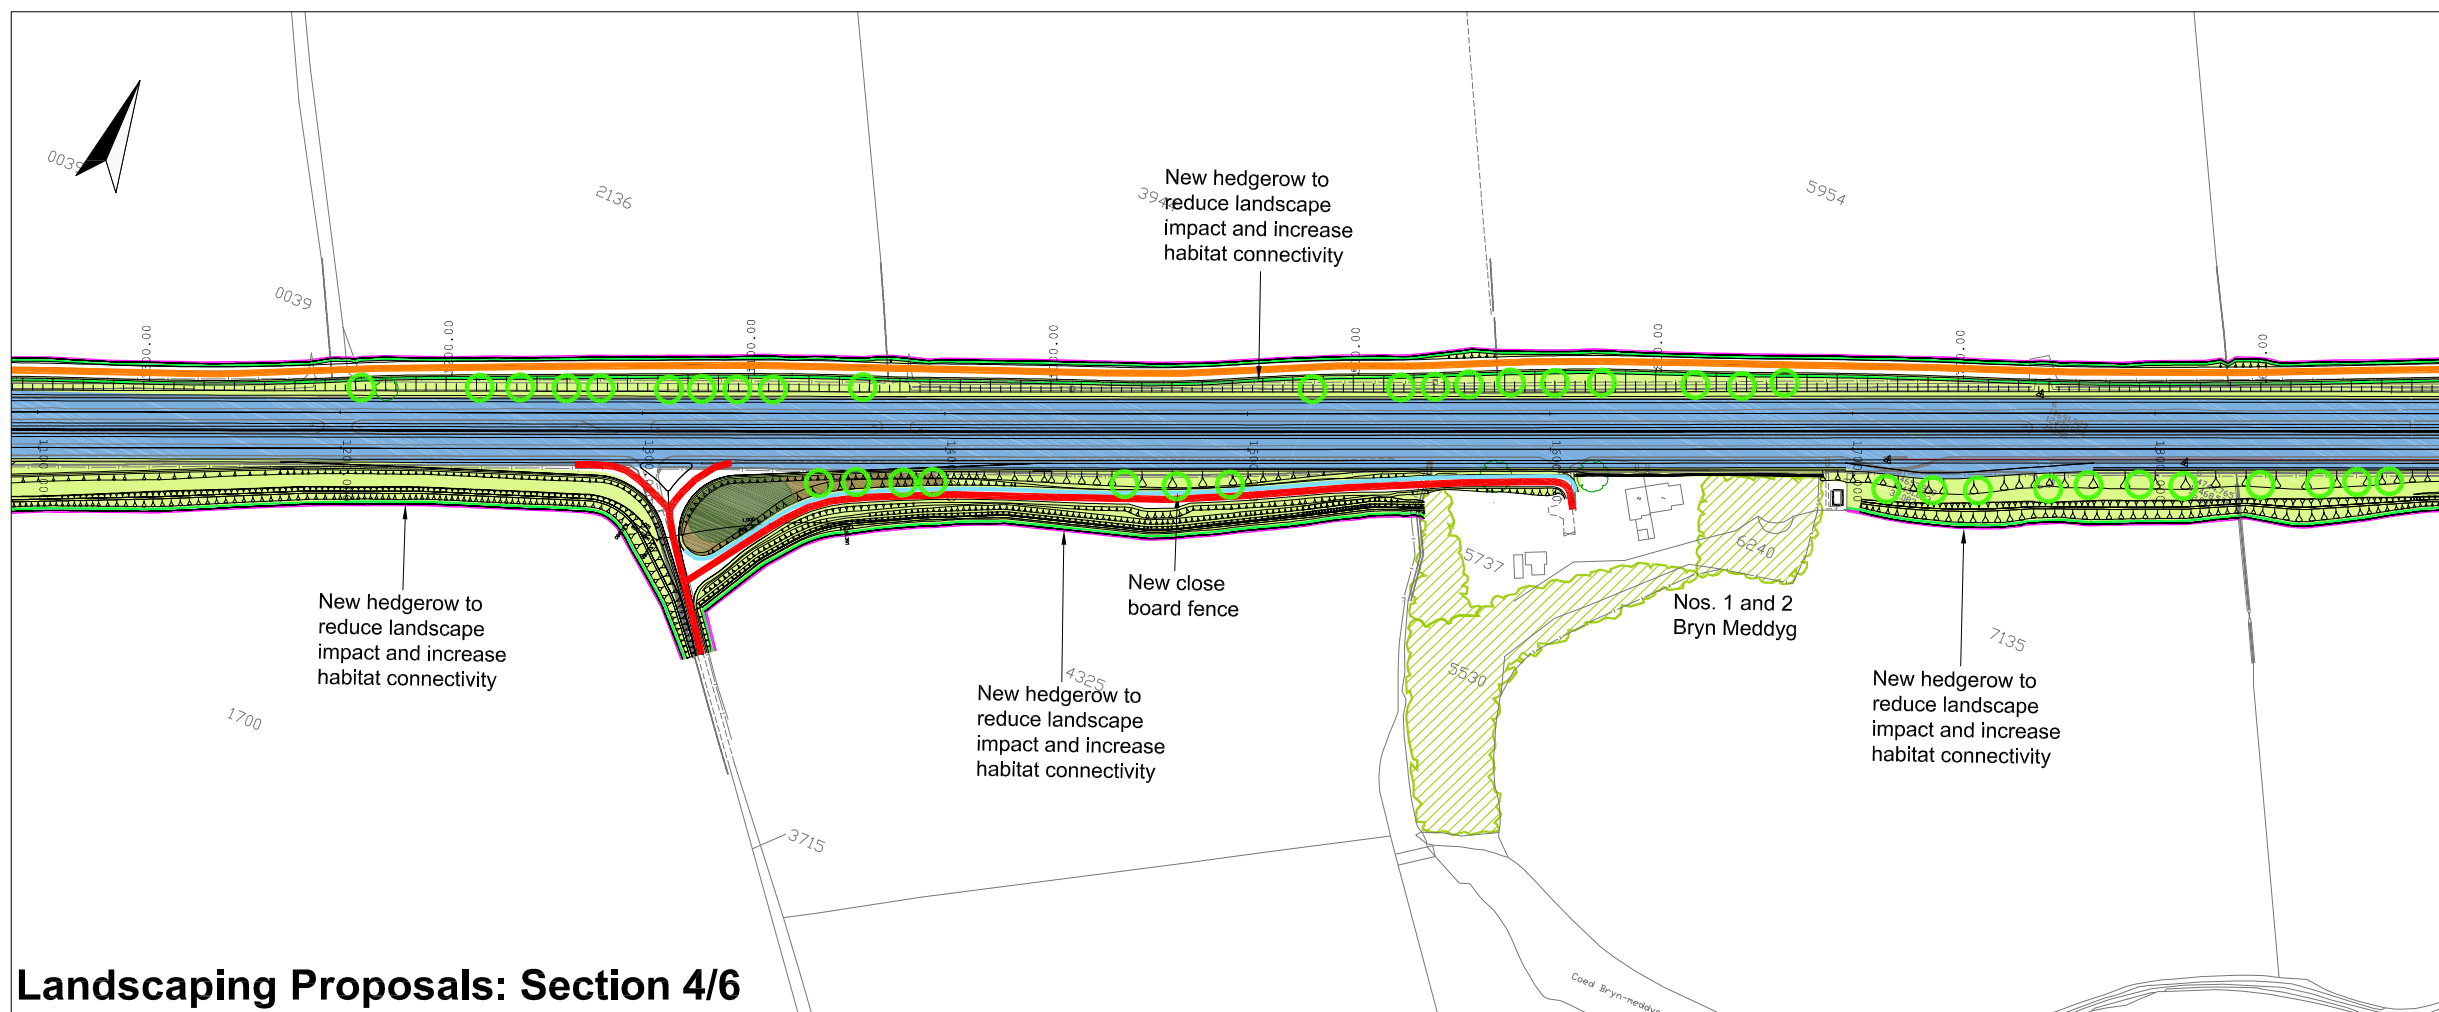

Landscaping Proposals: Section 3/6

Landscaping Proposals: Section 4/6

Location Plan

Key

- Proposed PMA/NMU Route
- Proposed New/Upgraded Access Road
- Extent of Proposed Local Widening
- Existing Buildings Adjacent to A55(T)
- Existing Individual Tree
- Existing Woodland
- Existing Hedgerows
- Proposed Native Hedgerows / Fences
- Proposed translocated hedge
- Proposed Native Individual Trees
- Proposed Woodland
- Proposed Scrub Planting
- Proposed Grass and Wildflowers
- Proposed Fence
- Proposed Close Board Fence

A55(T) Abergwyngregyn to Tai'r Meibion Improvement