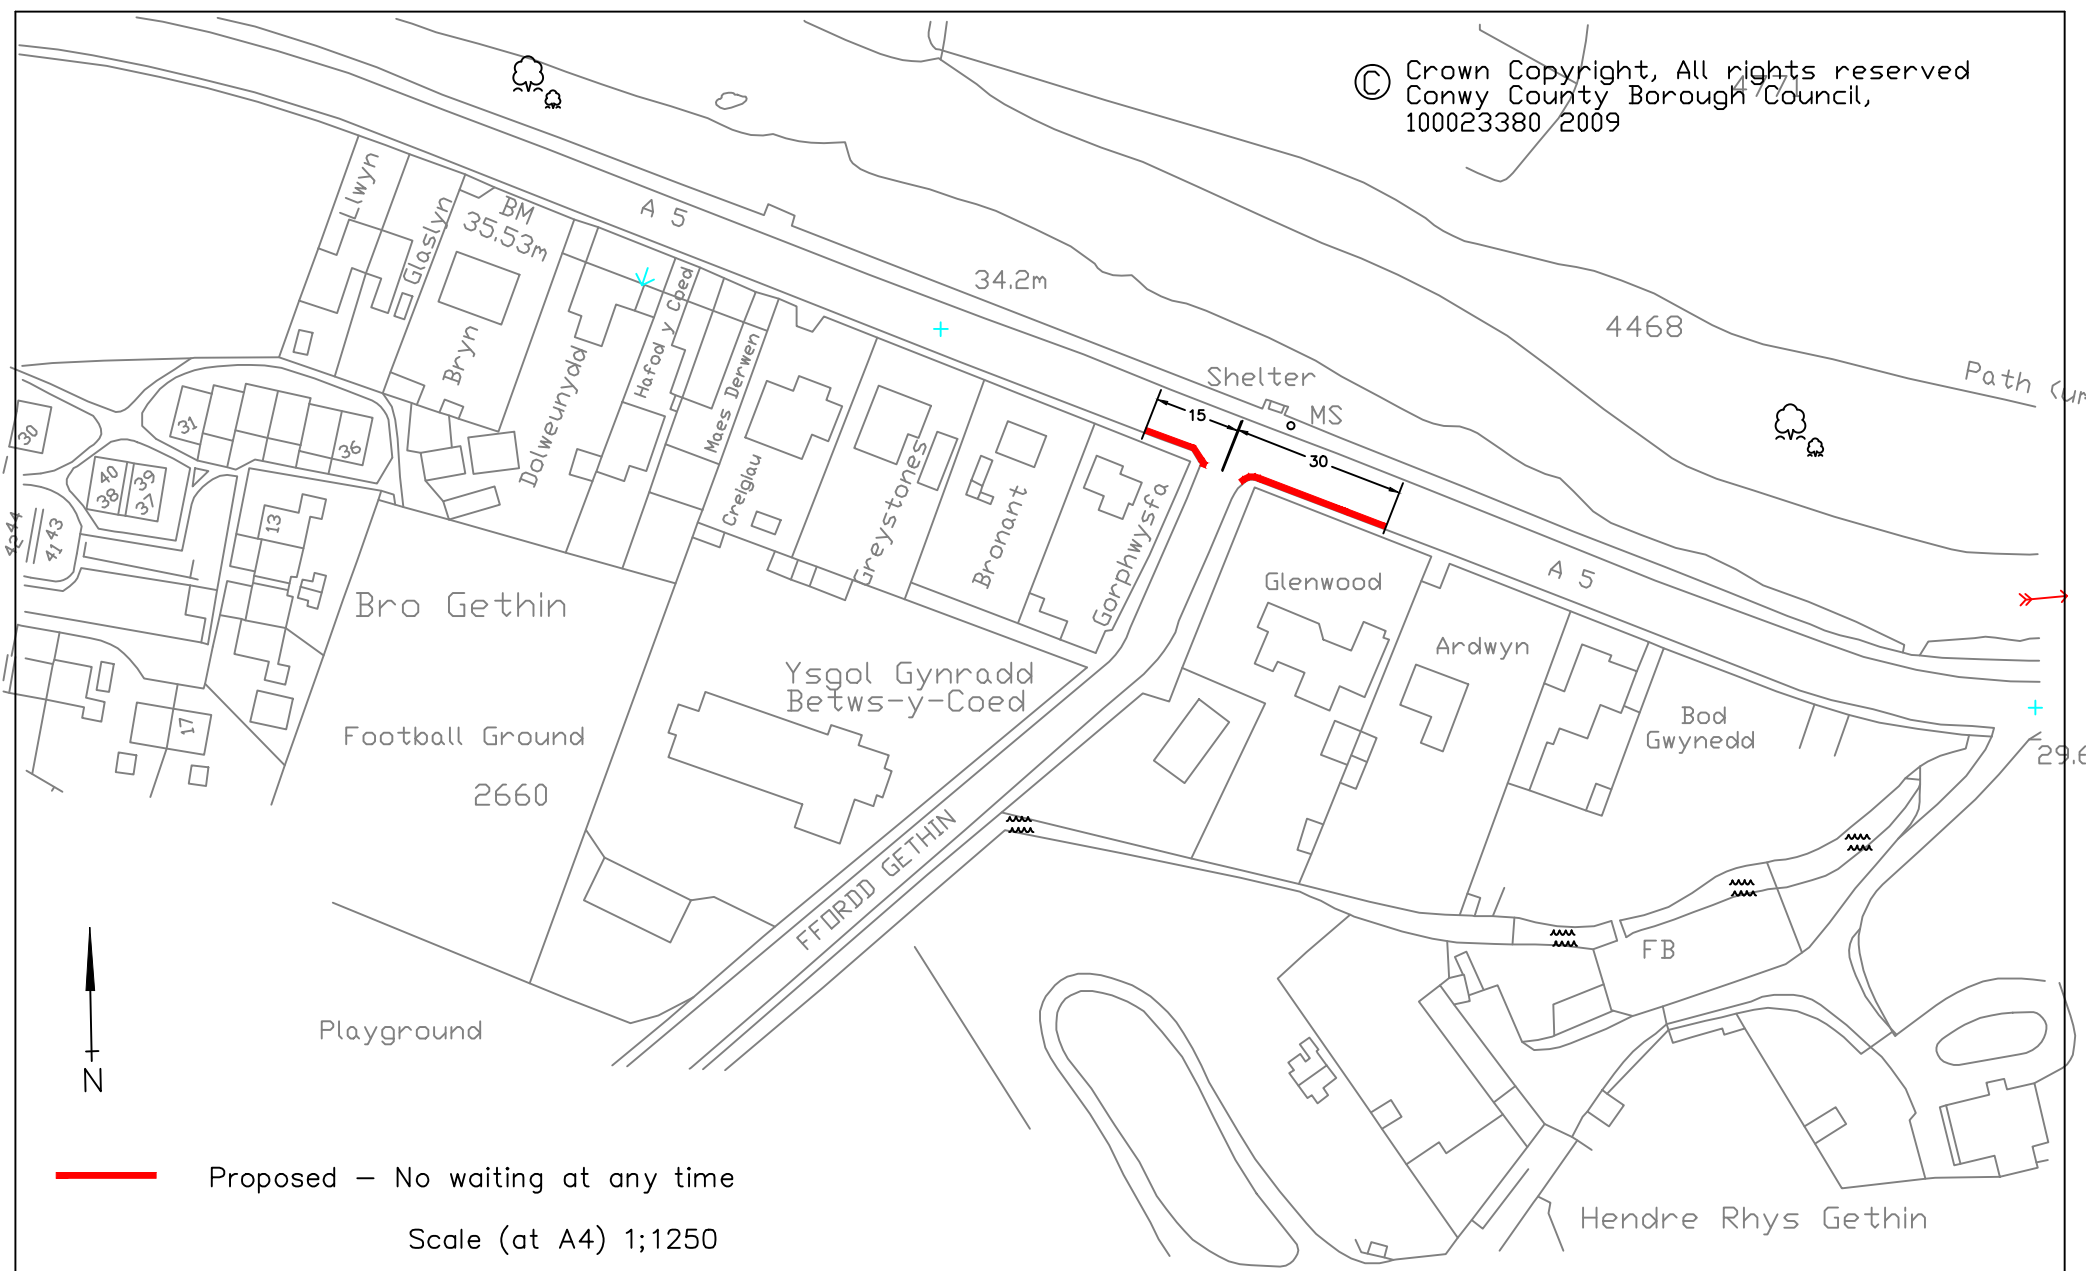

© Crown Copyright, All rights reserved
Conwy County Borough Council,
100023380 / 2009

 Proposed – No waiting at any time

Scale (at A4) 1:1250

Proposed Waiting Restrictions – A5 Betws-y-Coed

Gwasanaethau Isadeiledd
Infrastructure Services
The Heath, Penmaenmawr Road
Llanfairfechan LL33 0PF
Rhif. Llunïad BYC/01B
Drawing No.