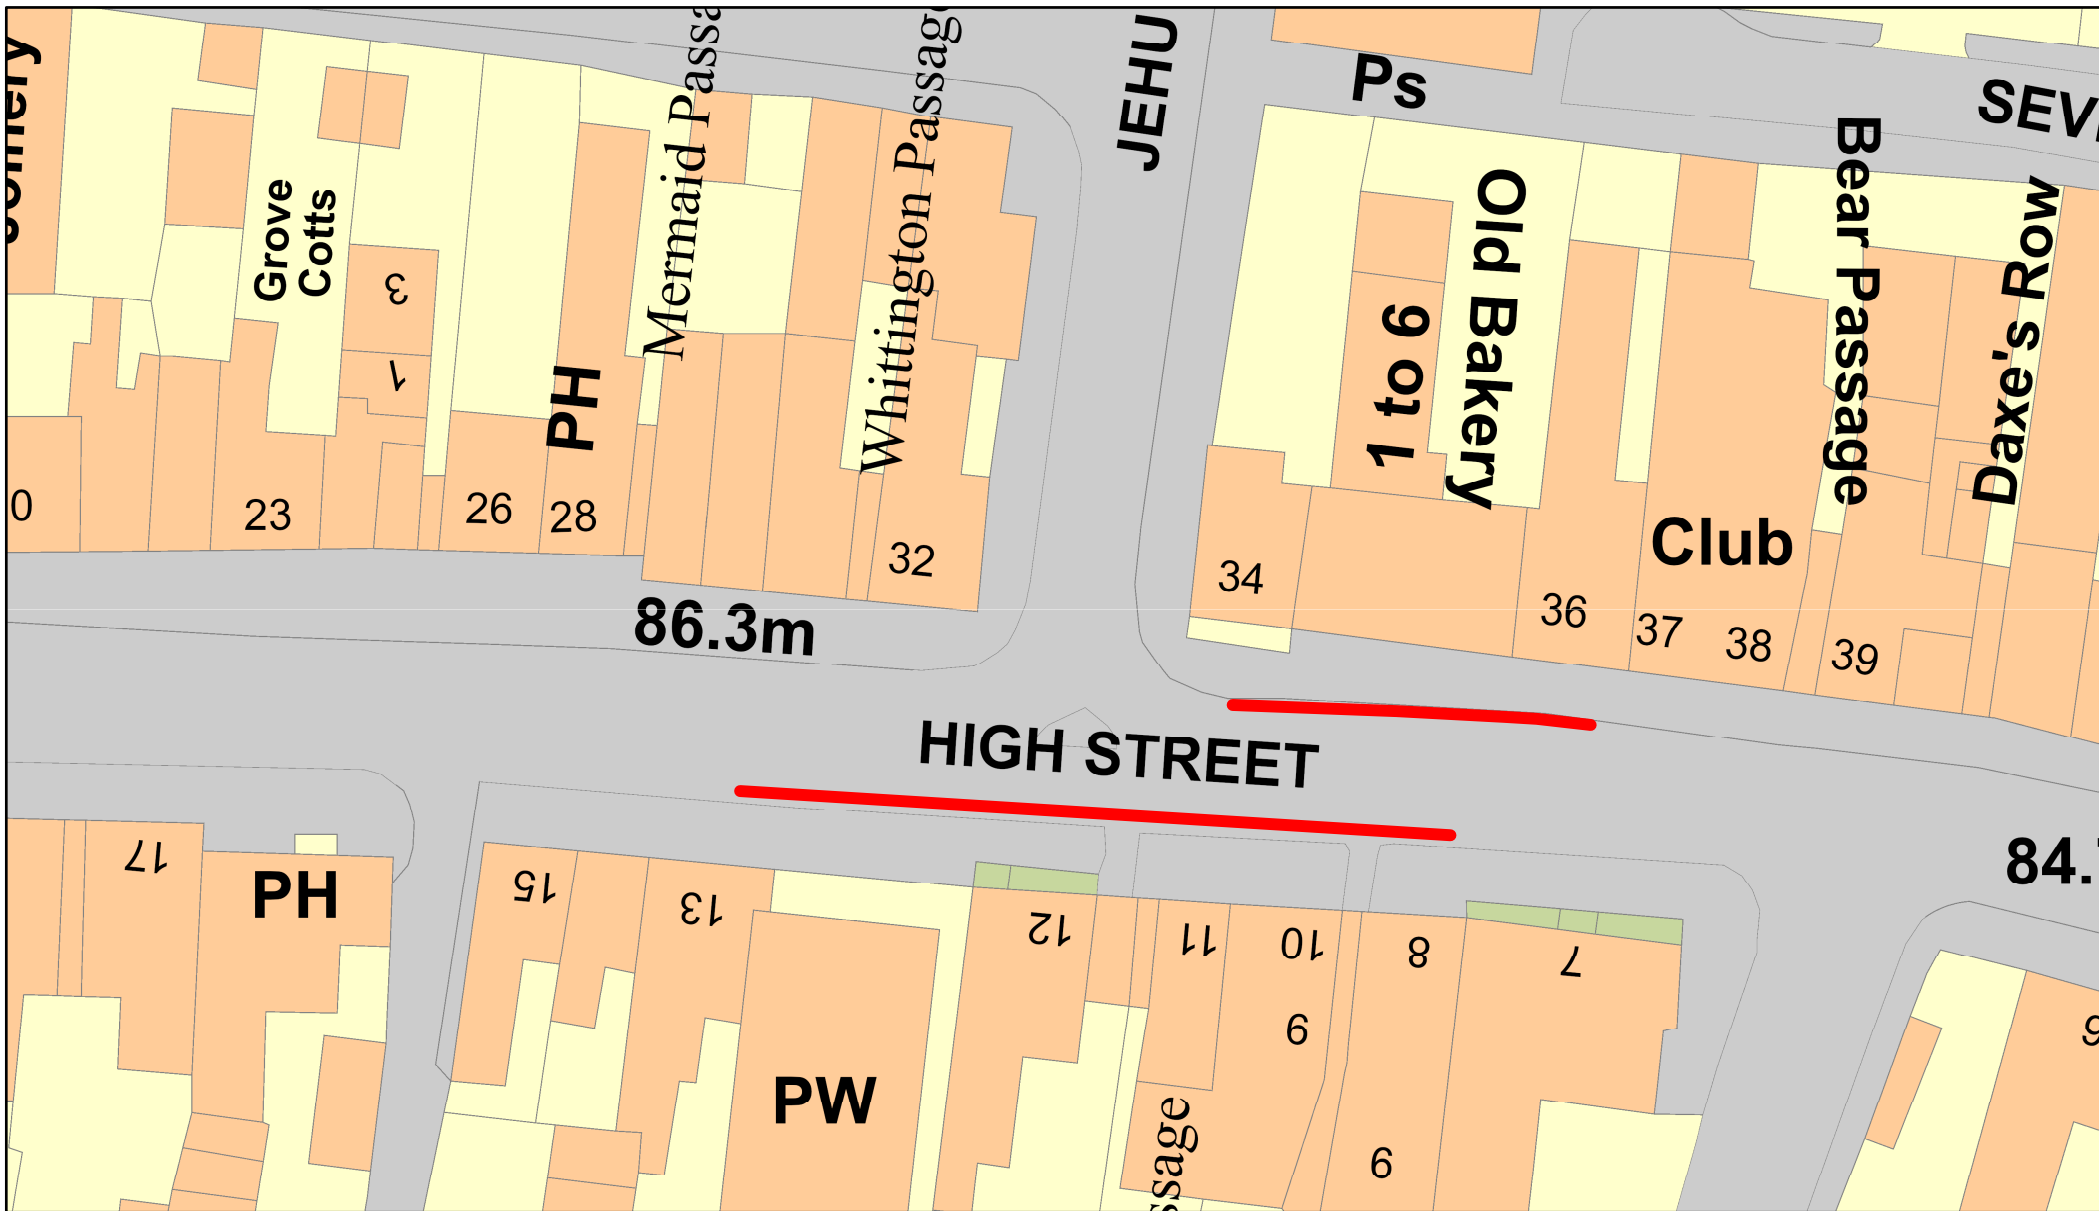

A458 High St/Jehu Rd Junction PO Application

January 17, 2017