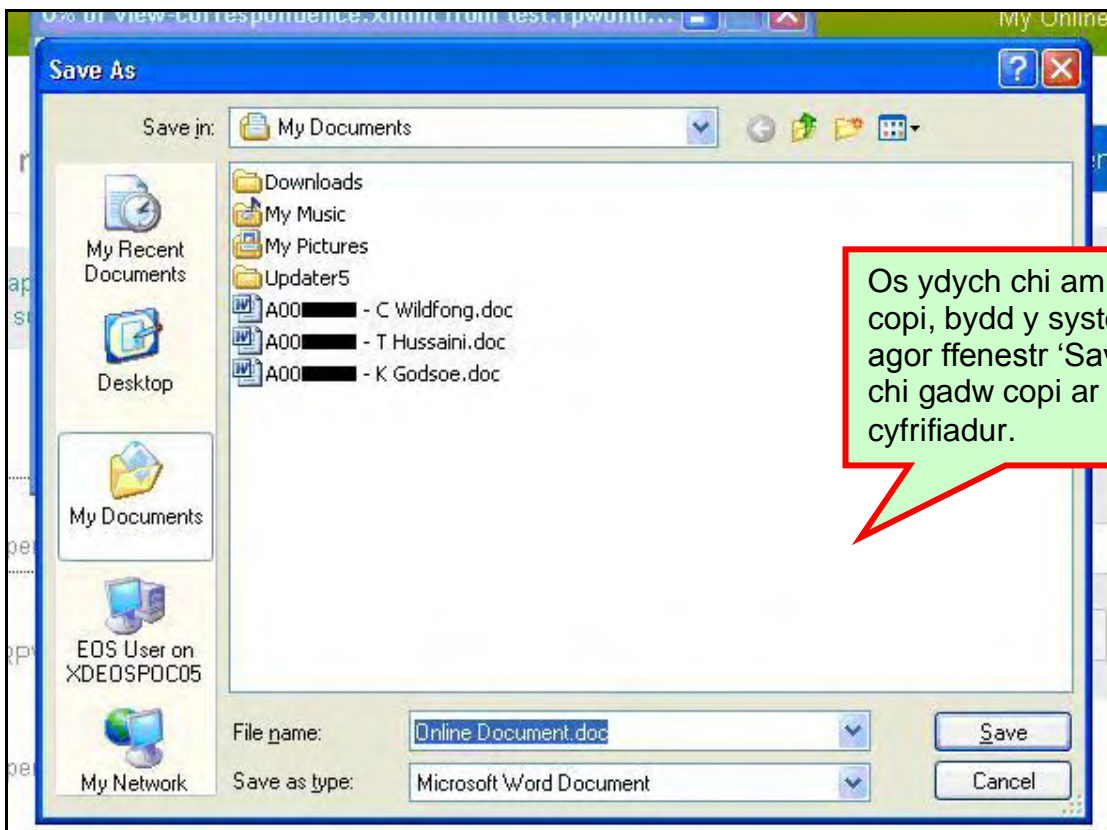

[Nôl i'r Cynnwys](#)