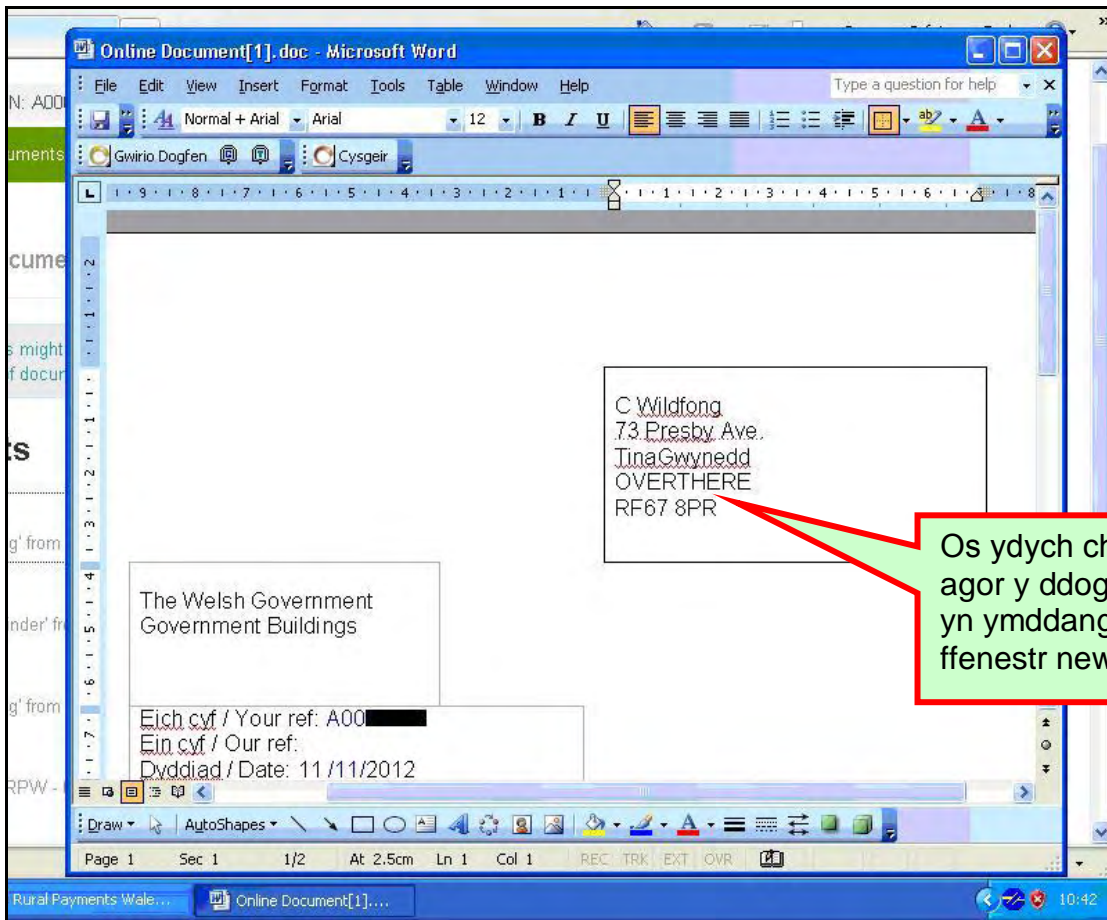

[Nôl i'r Cynnwys](#)