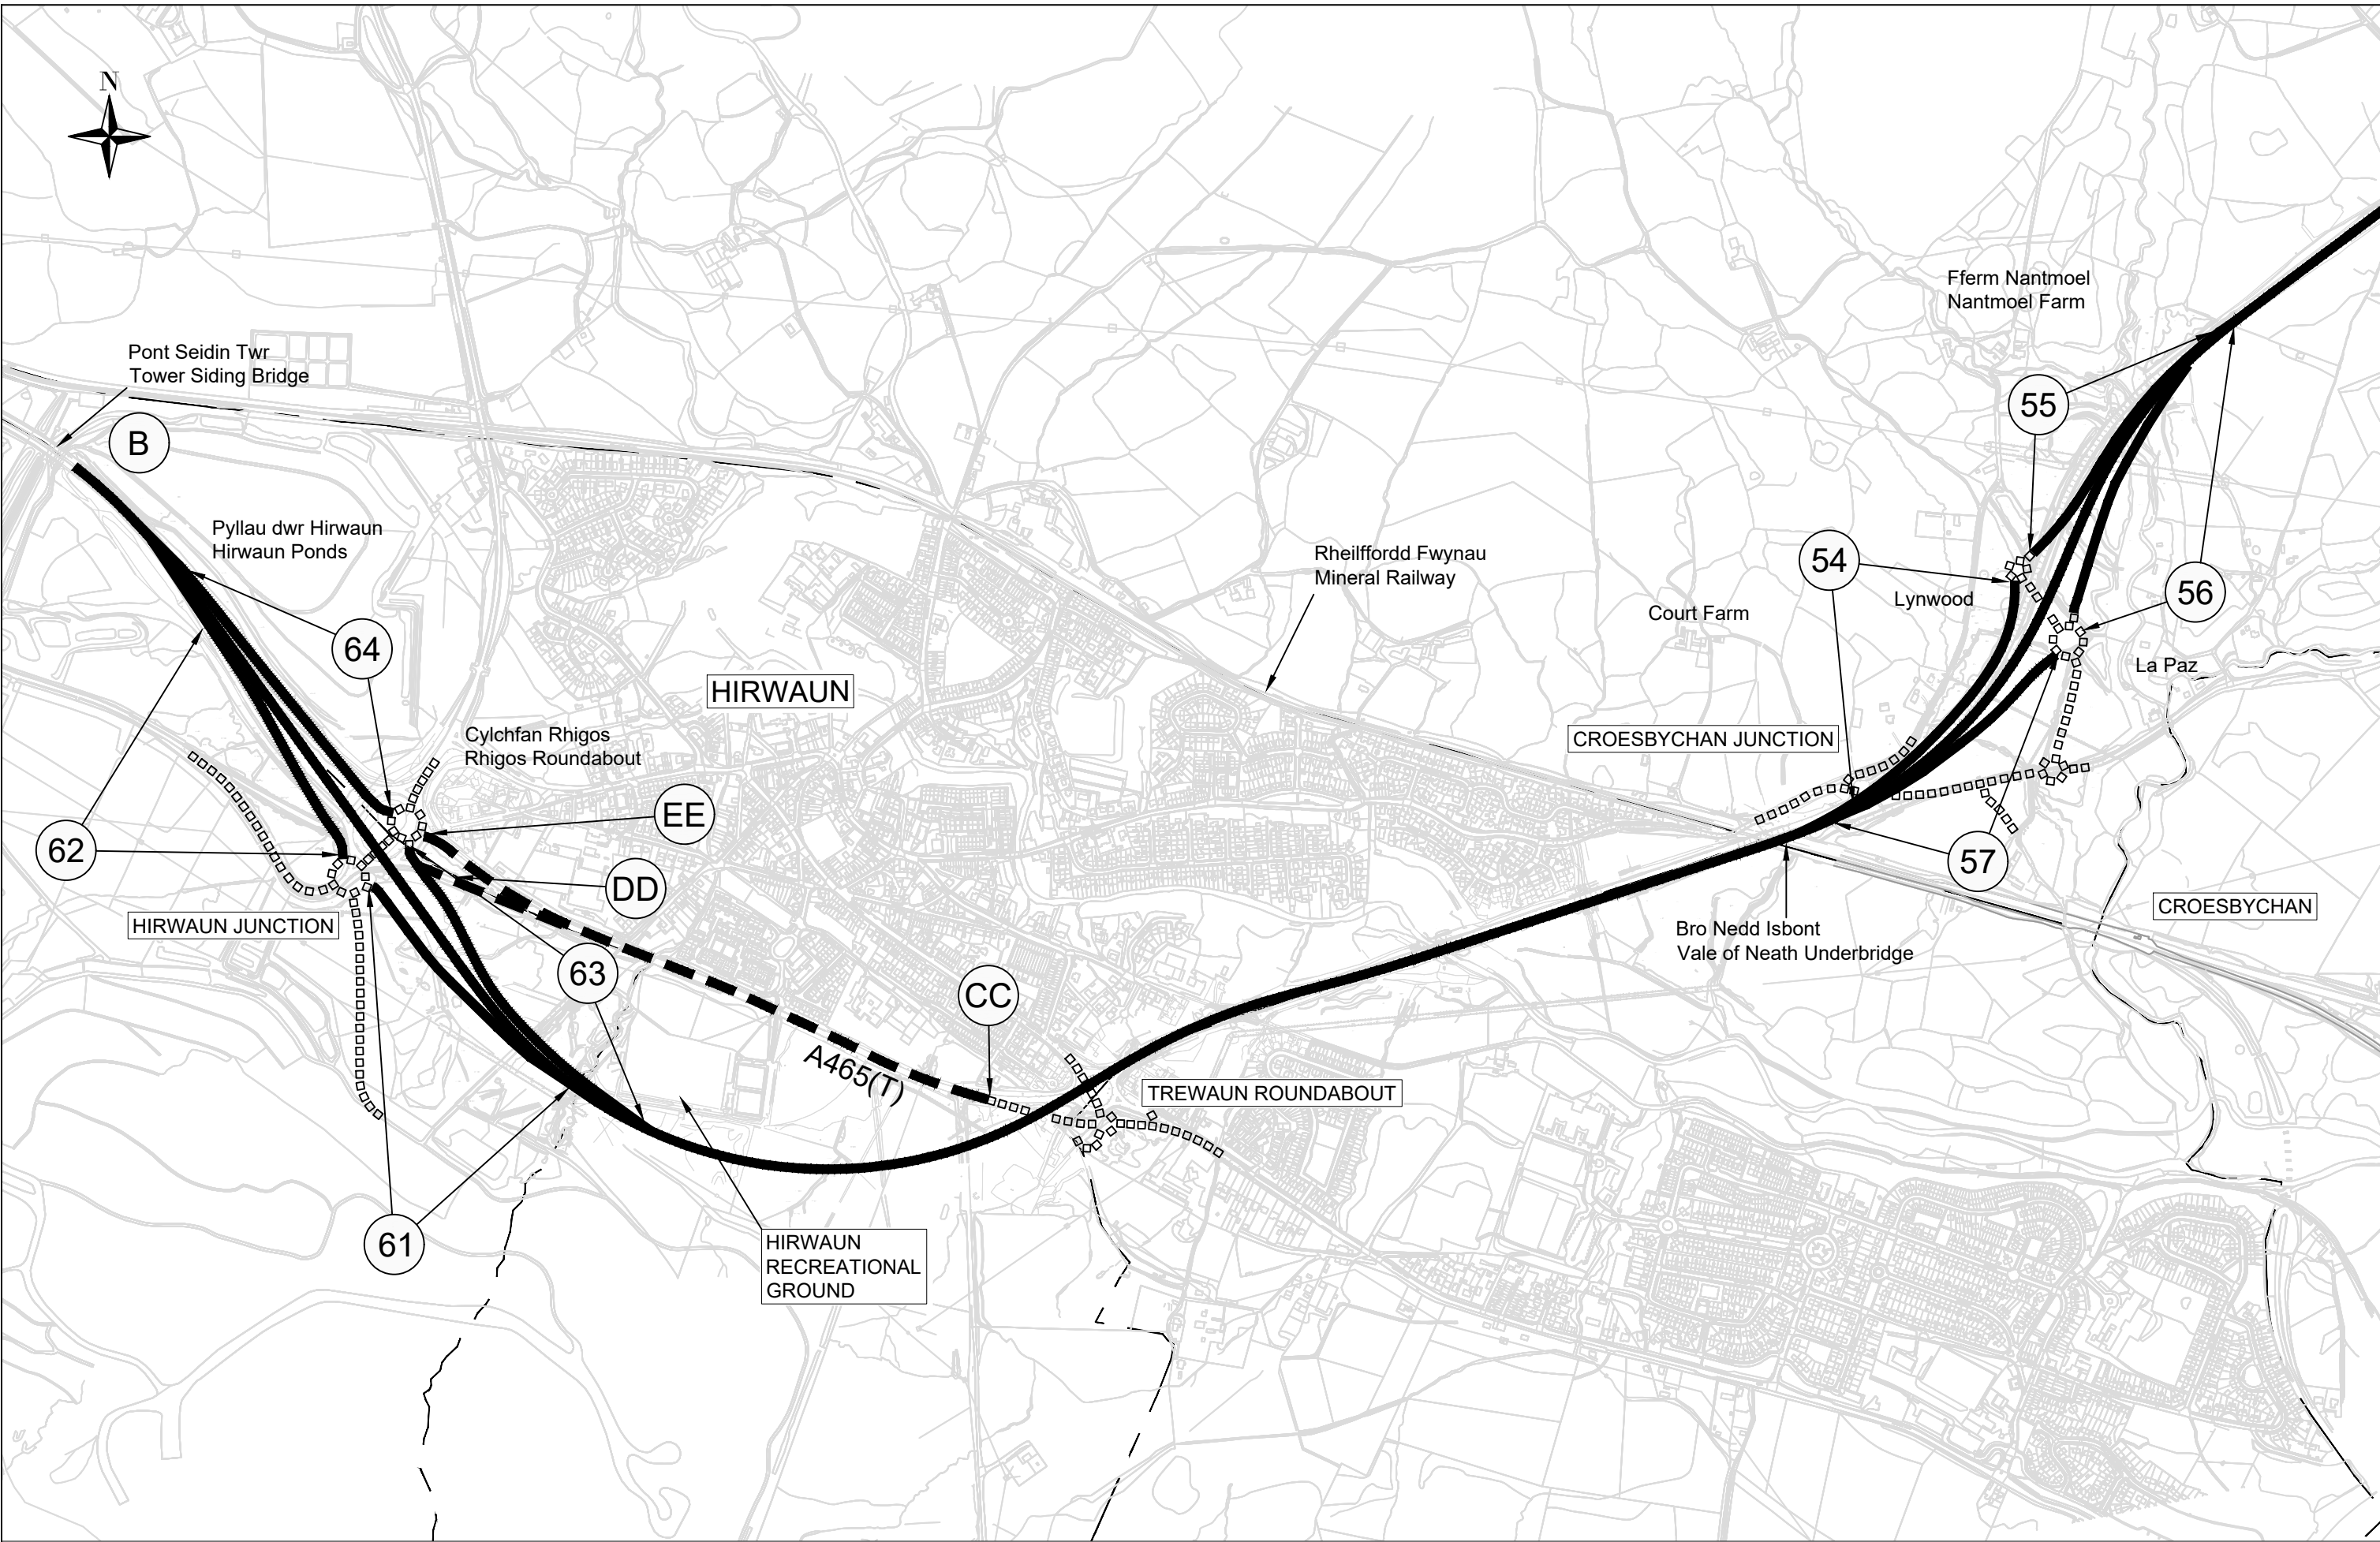

© Hawlfraint a hawliau cronfa ddata'r Goron 2019. Rhif Trwydded yr Arolwg Ordnans 100021874.
© Crown Copyright and database right 2019. Ordnance Survey 100021874. Welsh Government.