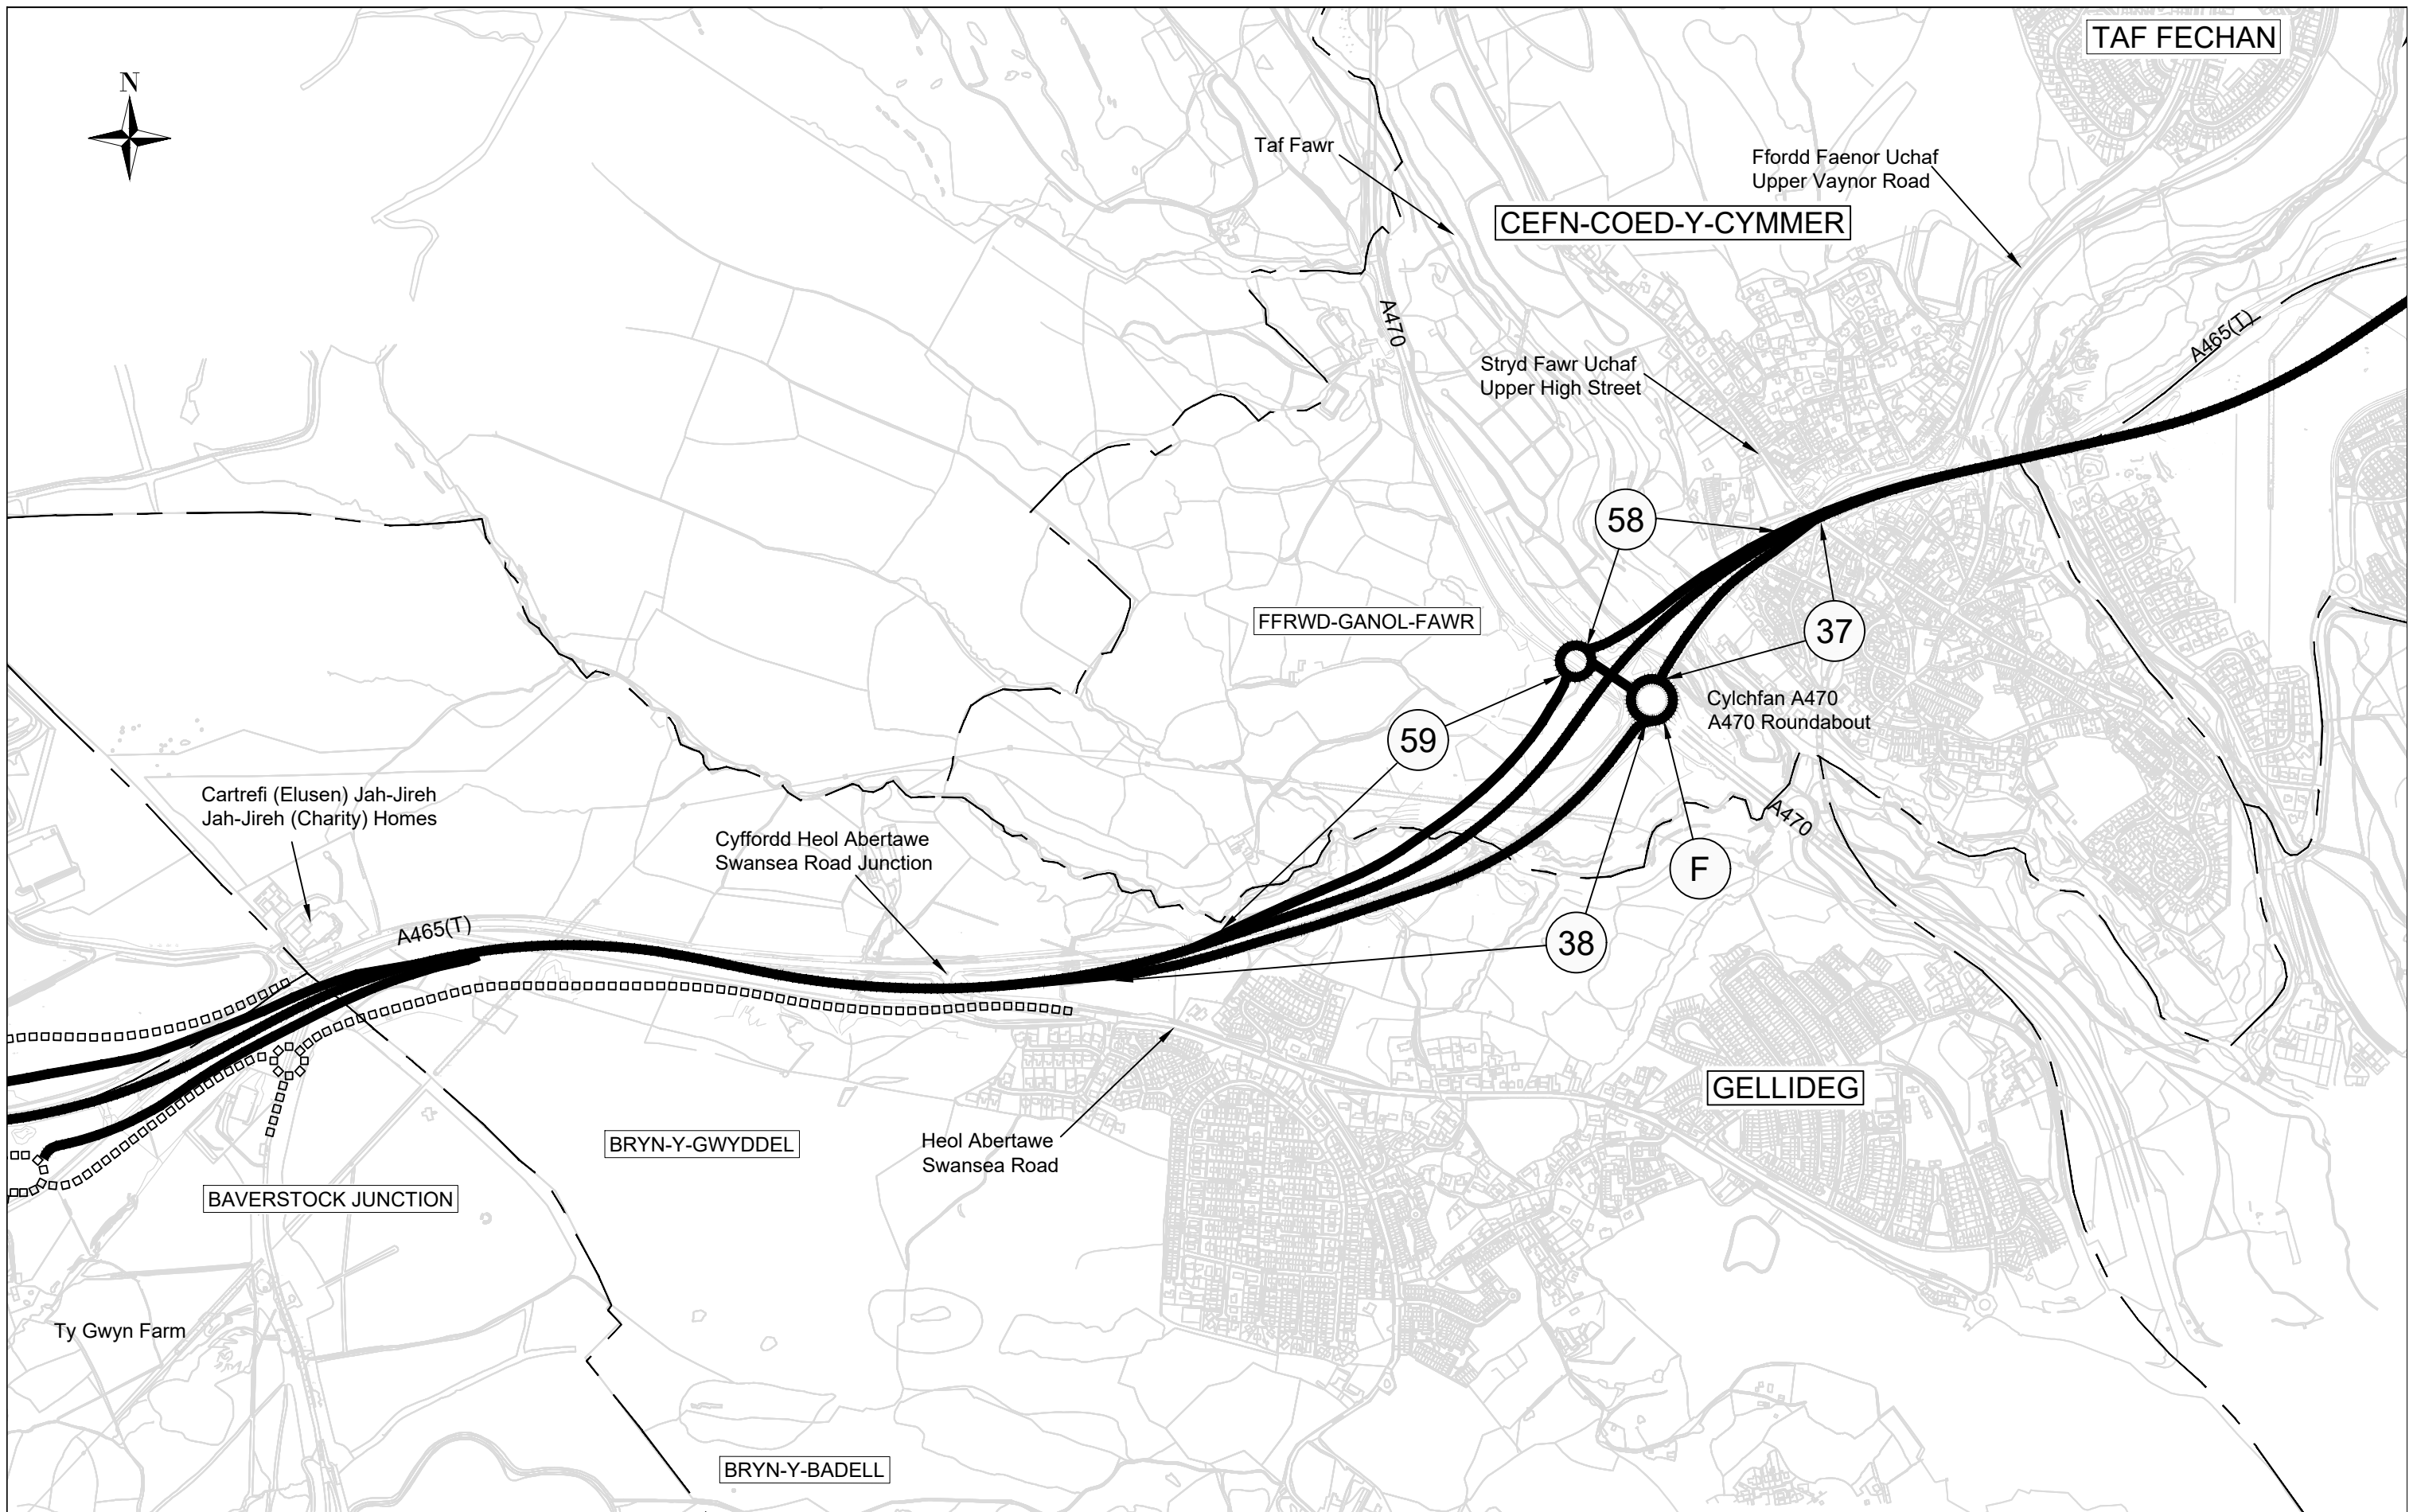

© Hawlfraint a hawliau cronfa ddata'r Goron 2019. Rhif Trwydded yr Arolwg Ordnans 100021874.
 © Crown Copyright and database right 2019. Ordnance Survey 100021874. Welsh Government.

Graddfa/Scale 1:50,000

CYNLLUN ALLWEDDOL 2B (FEL Y'I DIWYGIWYD)
 KEY PLAN 2B (AS AMENDED)

© Hawlfraint a hawliau cronfa ddata'r Goron 2019. Rhif Trwydded yr Arolwg Ordnans 100021874.

© Crown Copyright and database right 2019. Ordnance Survey 100021874. Welsh Government.