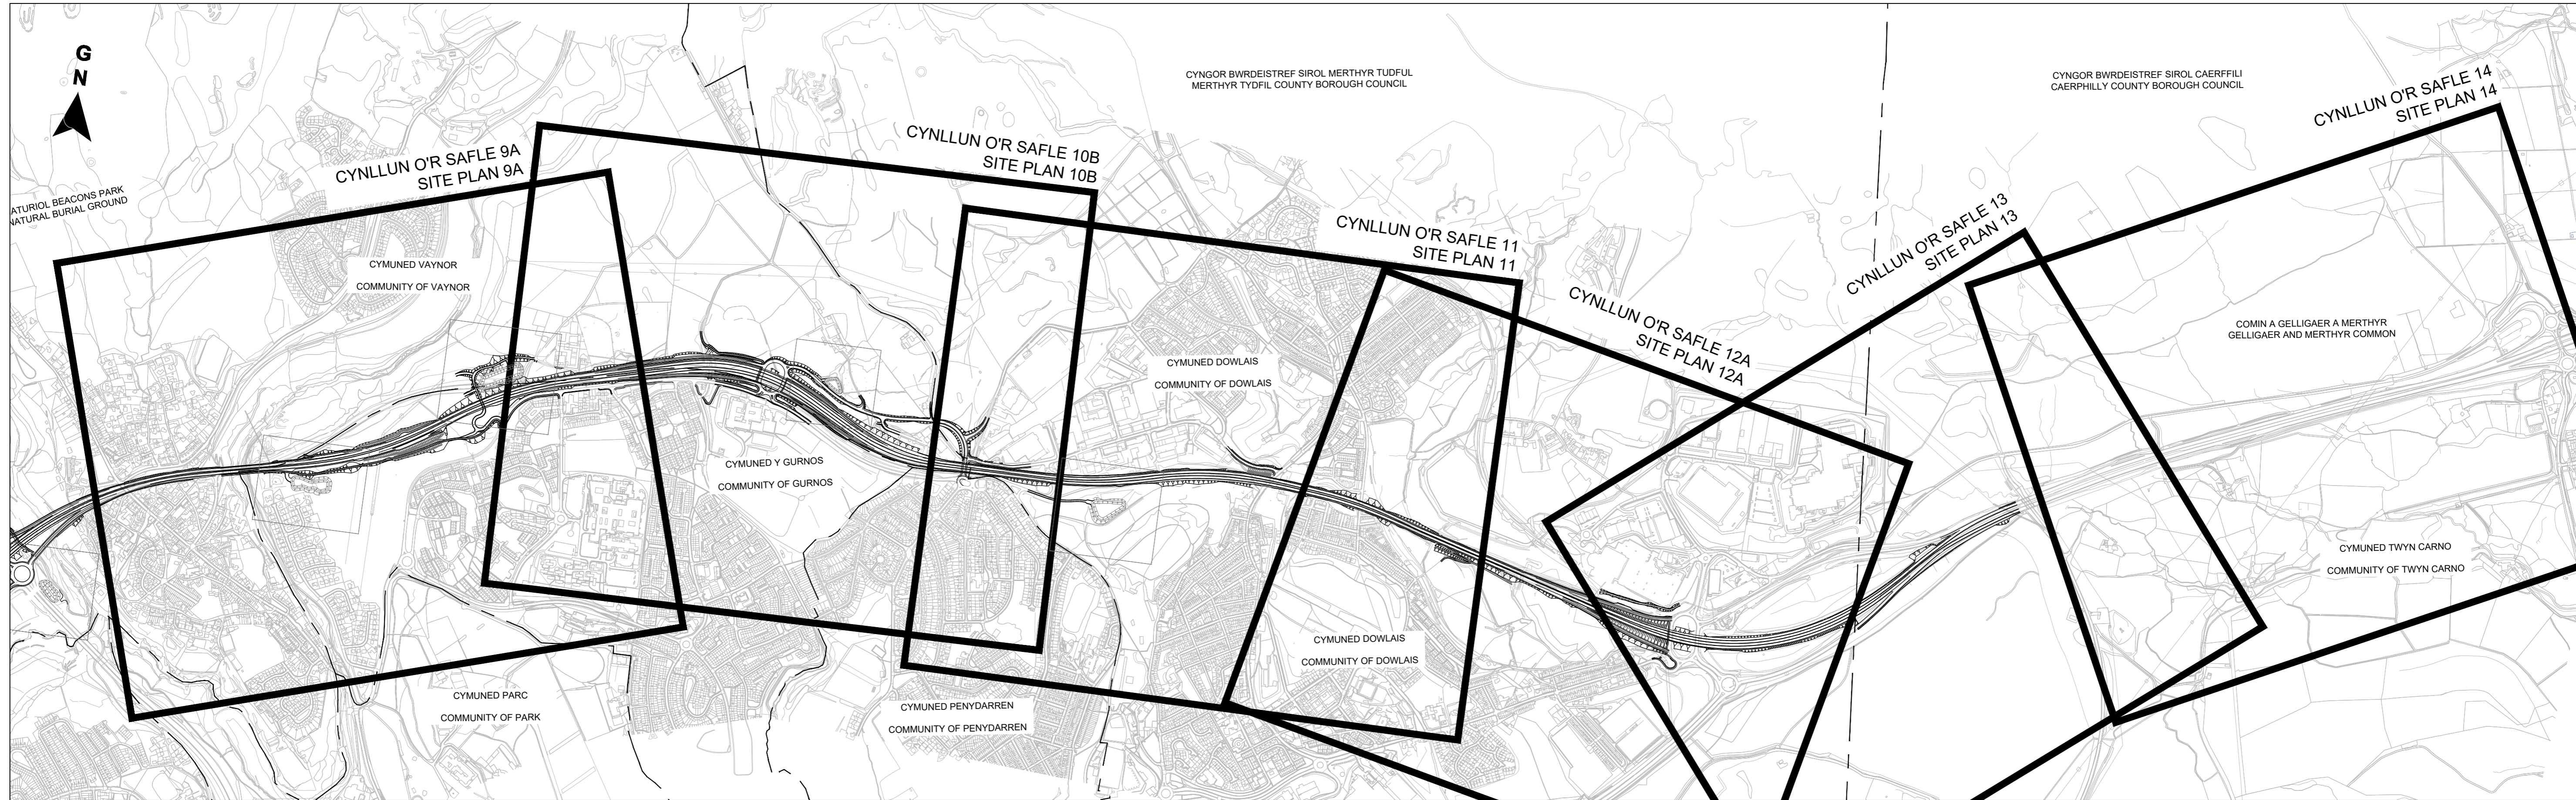

--- Ffin Cyngor Tref a Chymuned
Town and Community Council Boundary

© Hawffraint a hawliau cronfa ddata'r Goron 2019. Rhif Trwydded yr Arolwg Ordnans 100021874. Llwodraeth Cymru
© Crown Copyright and database right 2019. Ordnance Survey 100021874. Welsh Government.

Graddfa/Scale 1:10,000

Y CYNLLUN ALLWEDDOL
KEY PLAN (AMENDED)