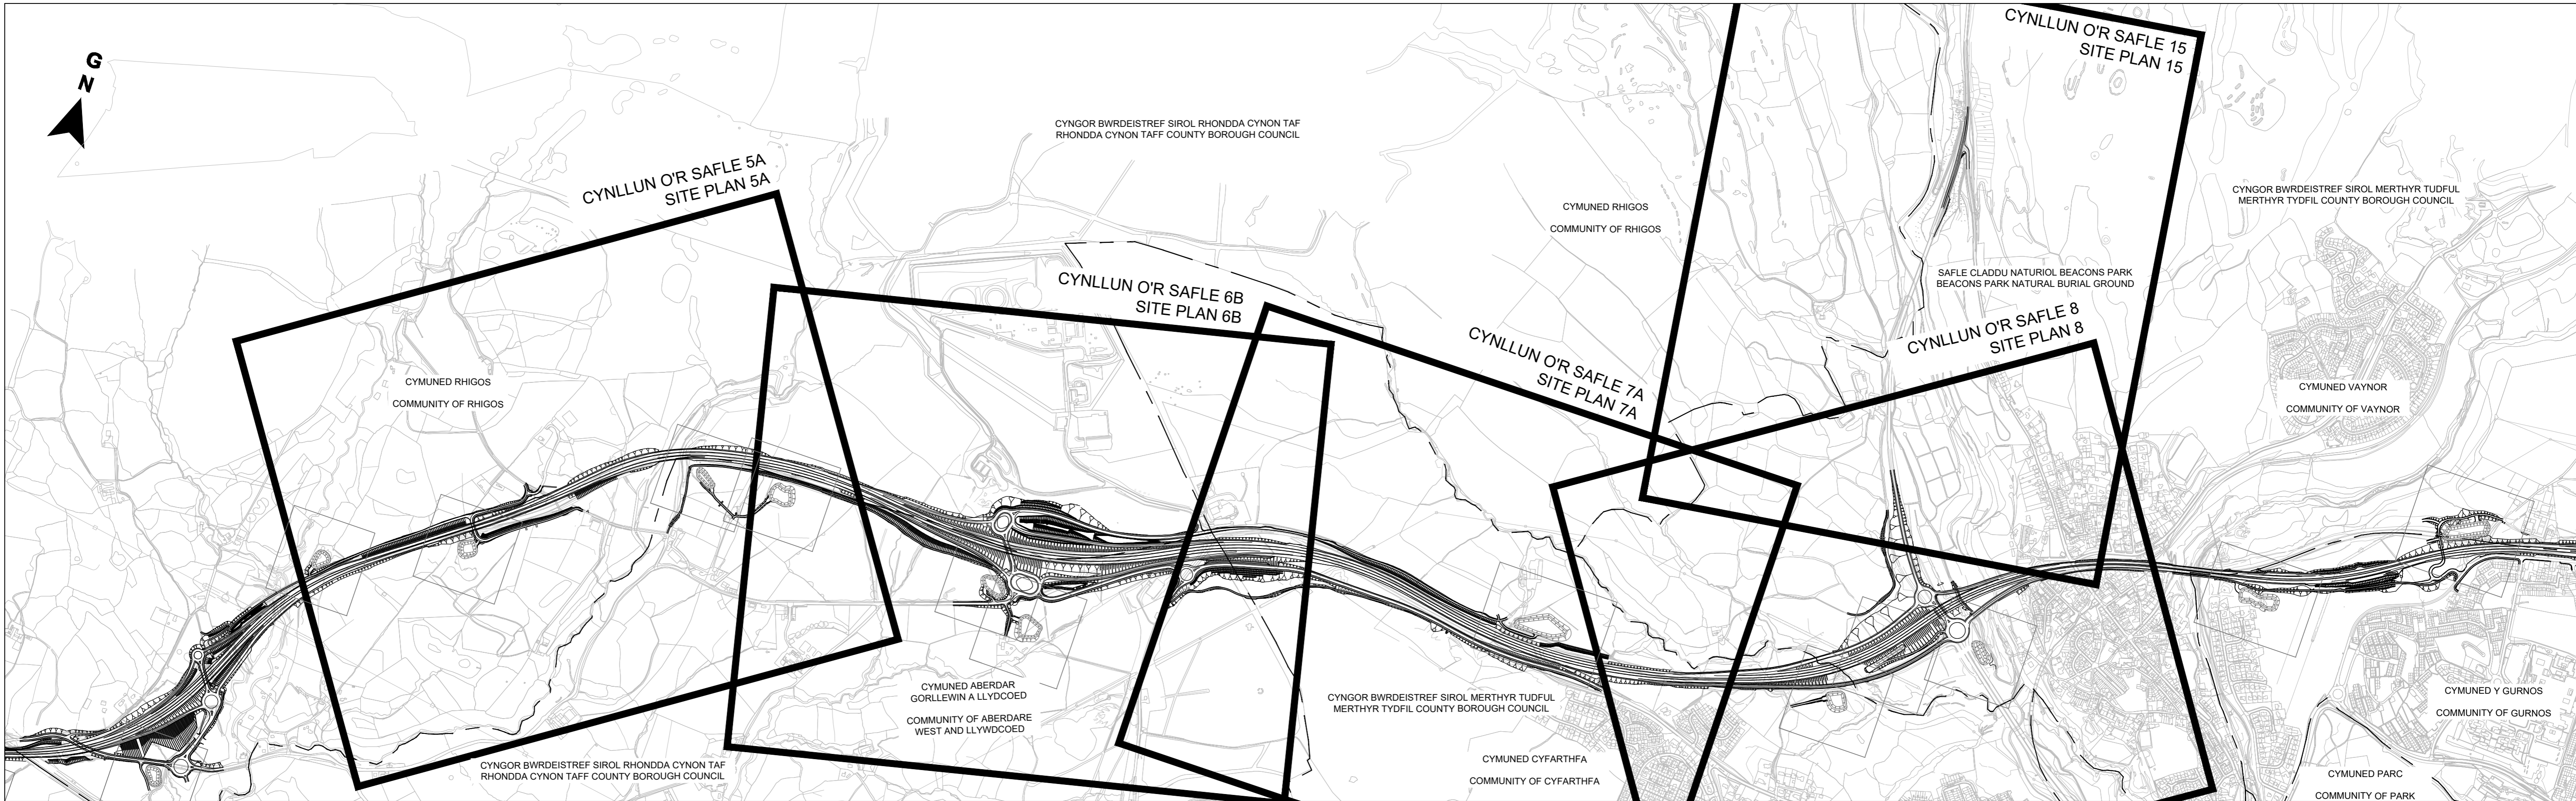

CYNGOR BWRDEISTREF SIROL RHONDDA CYNON TAF
RHONDDA CYNON TAFF COUNTY BOROUGH COUNCIL

CYMUNED RHIGOS
COMMUNITY OF RHIGOS

CYNGOR BWRDEISTREF SIROL MERTHYR TUDFUL
MERTHYR TYDFIL COUNTY BOROUGH COUNCIL

SAFLE CLADDU NATURIOL BEACONS PARK
BEACONS PARK NATURAL BURIAL GROUND

CYMUNED VAYNOR
COMMUNITY OF VAYNOR

CYMUNED Y GURNOS
COMMUNITY OF GURNOS

CYMUNED PARC
COMMUNITY OF PARK

CYNLLUN O'R SAFLE 5A
SITE PLAN 5A

CYNLLUN O'R SAFLE 6B
SITE PLAN 6B

CYNLLUN O'R SAFLE 7A
SITE PLAN 7A

CYNLLUN O'R SAFLE 8
SITE PLAN 8

CYNLLUN O'R SAFLE 15
SITE PLAN 15

CYMUNED RHIGOS
COMMUNITY OF RHIGOS

CYMUNED ABERDAR
GORLLEWIN A LLYDGOED
COMMUNITY OF ABERDARE
WEST AND LLYWDCOED

CYNGOR BWRDEISTREF SIROL MERTHYR TUDFUL
MERTHYR TYDFIL COUNTY BOROUGH COUNCIL

CYMUNED CYFARTHFA
COMMUNITY OF CYFARTHFA

CYNGOR BWRDEISTREF SIROL RHONDDA CYNON TAF
RHONDDA CYNON TAFF COUNTY BOROUGH COUNCIL

--- Ffin Cyngor Tref a Chymuned
Town and Community Council Boundary

0 100 200 300 400 500 600 700 800 900 1000
GRADDFA/SCALE 1:10000 METRAU/METRES

Graddfa/Scale 1:10,000

Y CYNLLUN ALLWEDDOL
KEY PLAN (AMENDED)

© Hawffraint a hawliau cronfa ddata'r Goron 2019. Rhif Trwydded yr Arolwg Ordnans 100021874. Llwodraeth Cymru
© Crown Copyright and database right 2019. Ordnance Survey 100021874. Welsh Government.