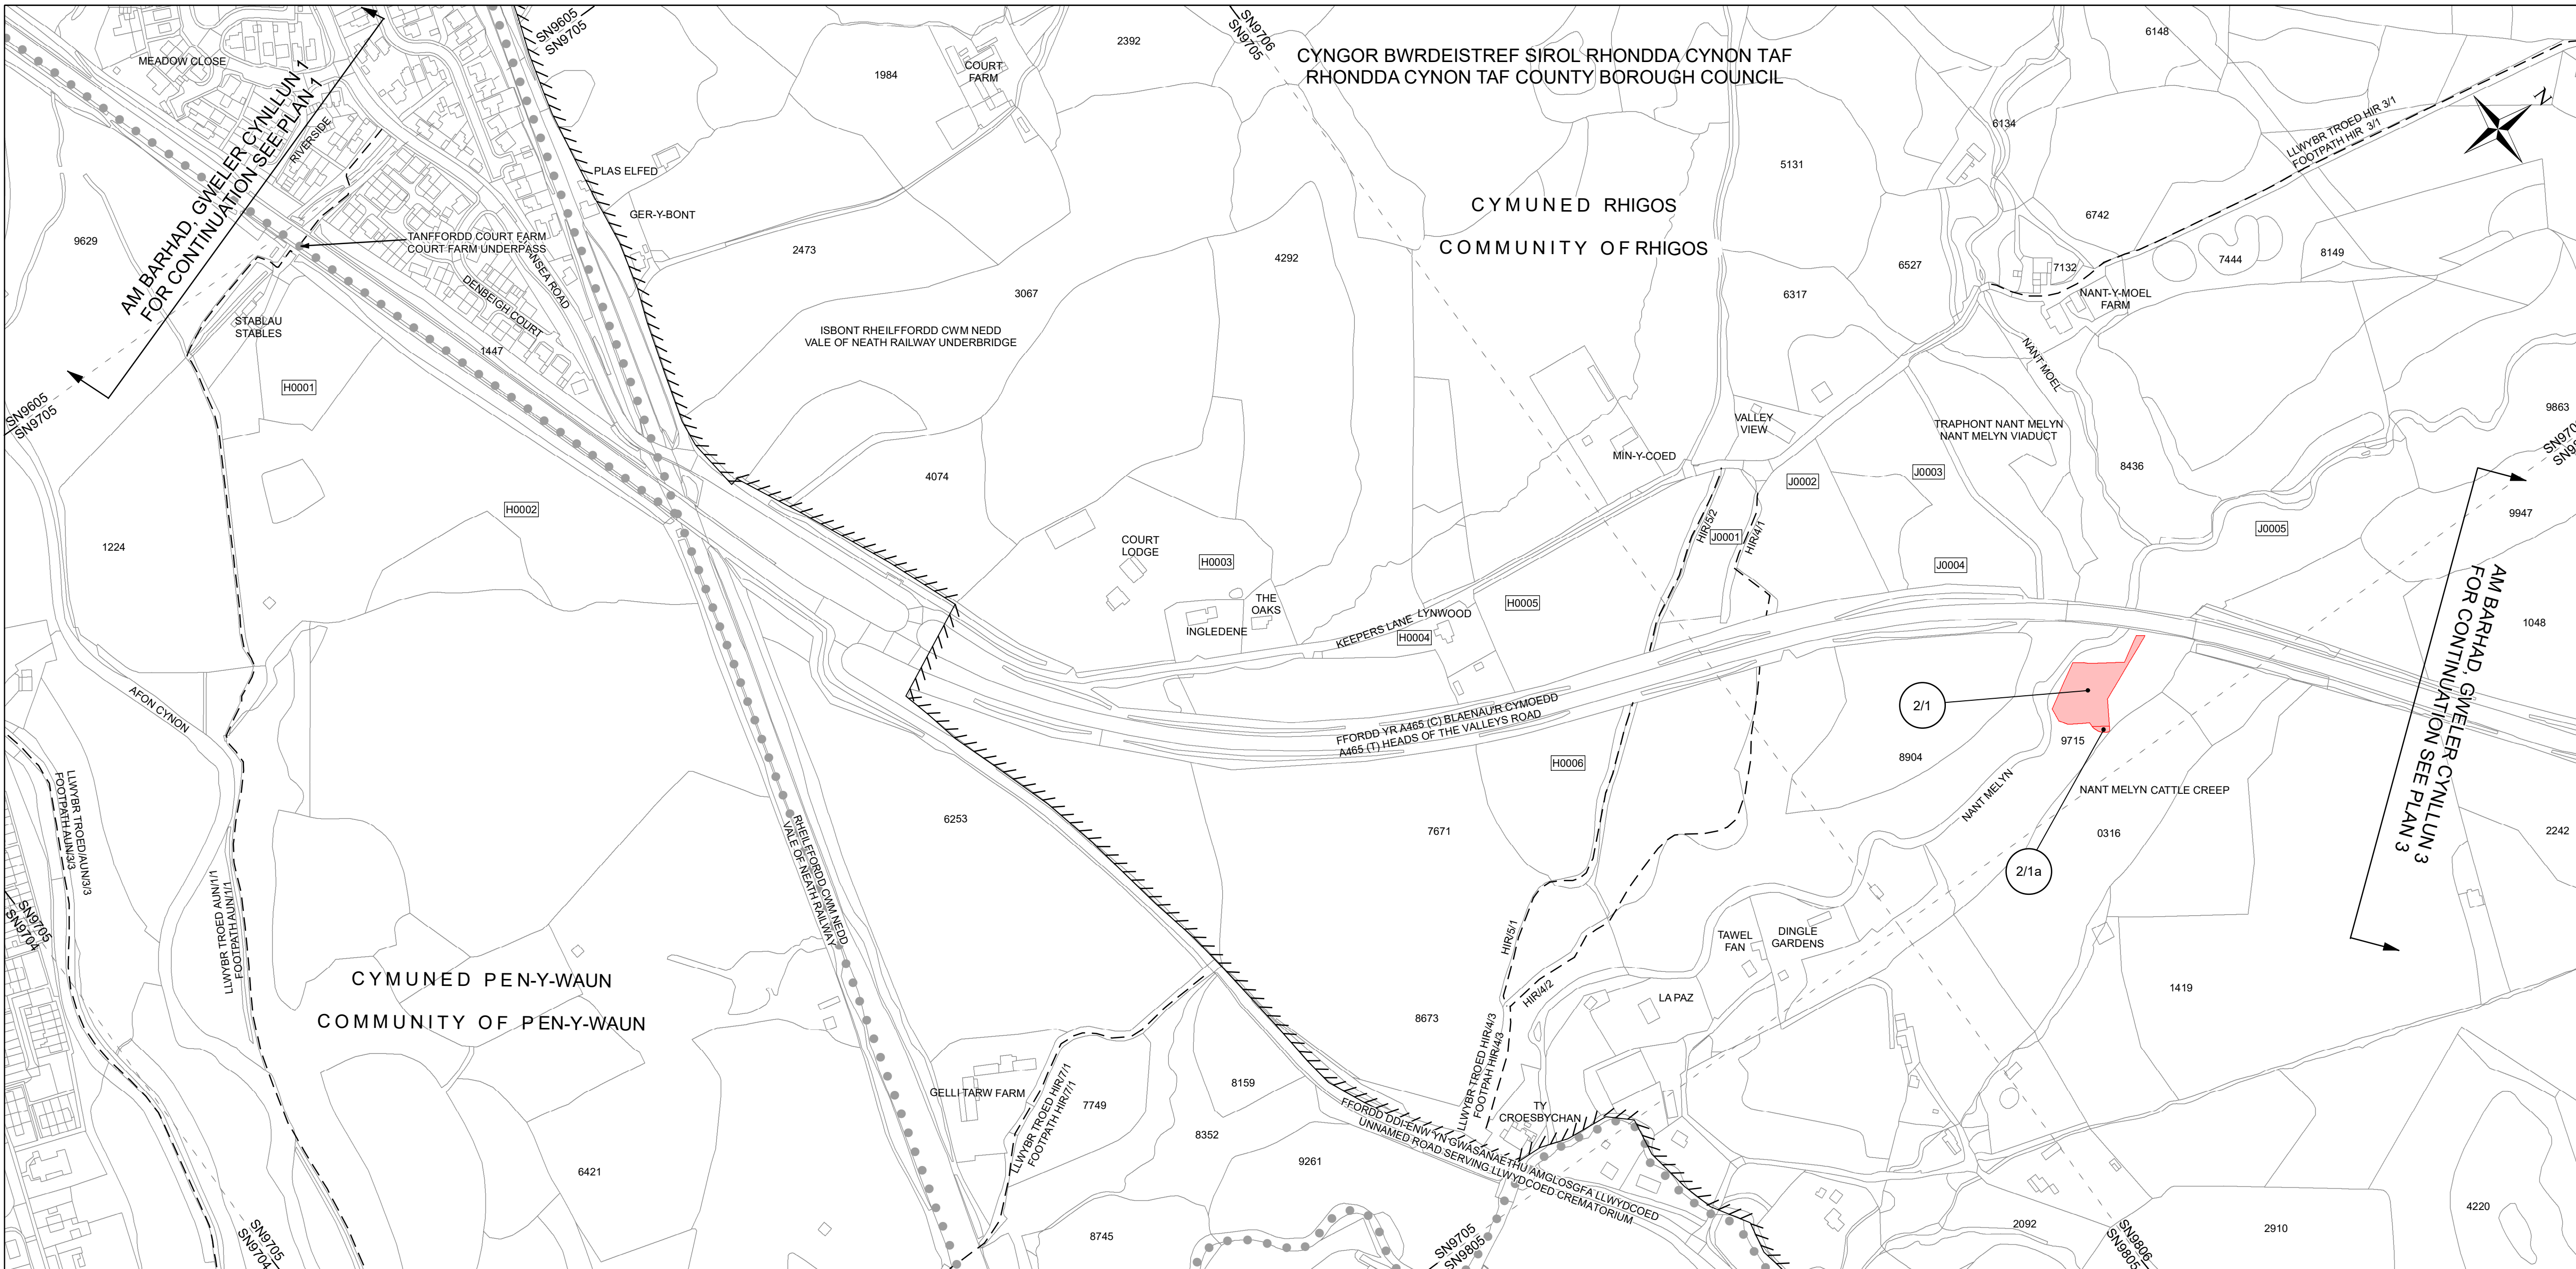

CYLLUN O'R LLEOLIAD
LOCATION PLAN

NODIADAU ER GWYBODAETH:
NOTES FOR INFORMATION

- 0038 Rhifau Caeau'r Arolwg Ordnans
  Ordnance Survey Field Numbers
- C0003 Rhifau caeau/tiroedd caeedig penodol i'r cynllun
  Field/enclosure numbers specific to scheme
- Ffin y Cyngor Sir
  County Council Boundary
- Ffin y Cyngor Tref a Chymuned
  Town and Community Council Boundary
- Hawliau Tramwy Cyhoeddus
  Public Rights of Way
- Ffin Parc Cenedlaethol Bannau Brycheiniog
  Brecon Beacons National Park Boundary

ALLWEDD:
KEY:

- Teitl
  Title
- Hawddfrait
  Easement
- 2/1 Plot Ychwanegol
  Additional Plot

GRADDFA 1:2500 METRAU/METRES
SCALE 0 50 100 150 200

© Hawffrait a hawliau cronfa ddata'r Goron 2020.
Rhif Trwydded yr Arolwg Ordnans 0100031673. Llwodraeth Cymru.
© Crown copyright and database rights 2020.
Ordnance Survey 0100031673, Welsh Government.

GORCHYMYN PRYNU GORFODOL (ATODOL) GWEINIDOGION CYMRU (CEFNFFORDD CASTELL-NEDD I'R FENNI (YR A465) (DEUOLI O'R FENNI I HIRWAUN A FFYRDD YMUNO AC YMADAEL) A CHEFNFFORDD MAN I'R DWYRAIN O ABERCYNON I FAN I'R DWYRAIN O DDOWLAIS (YR A4060) A CHEFNFFORDD CAERDYDD I LANSANFFRAID GLAN CONWY (YR A470) (FFYRDD CYSYLLTU) (DOWLAIS TOP I HIRWAUN)) (RHIF. 2) 20..

THE WELSH MINISTERS (THE NEATH TO ABERGAVENNY TRUNK ROAD (A465) (ABERGAVENNY TO HIRWAUN DUALLING AND SLIP ROADS) AND EAST OF ABERCYNON TO EAST OF DOWLAIS TRUNK ROAD (A4060) AND CARDIFF TO GLAN CONWY TRUNK ROAD (A470) (CONNECTING ROADS) (DOWLAIS TOP TO HIRWAUN)) (SUPPLEMENTARY) (NO. 2) COMPULSORY PURCHASE ORDER 20..

GORCHYMYN PRYNU GORFODOL
ATODOL
DALEN 2 O 6
SUPPLEMENTARY COMPULSORY
PURCHASE ORDER
SHEET 2 OF 6