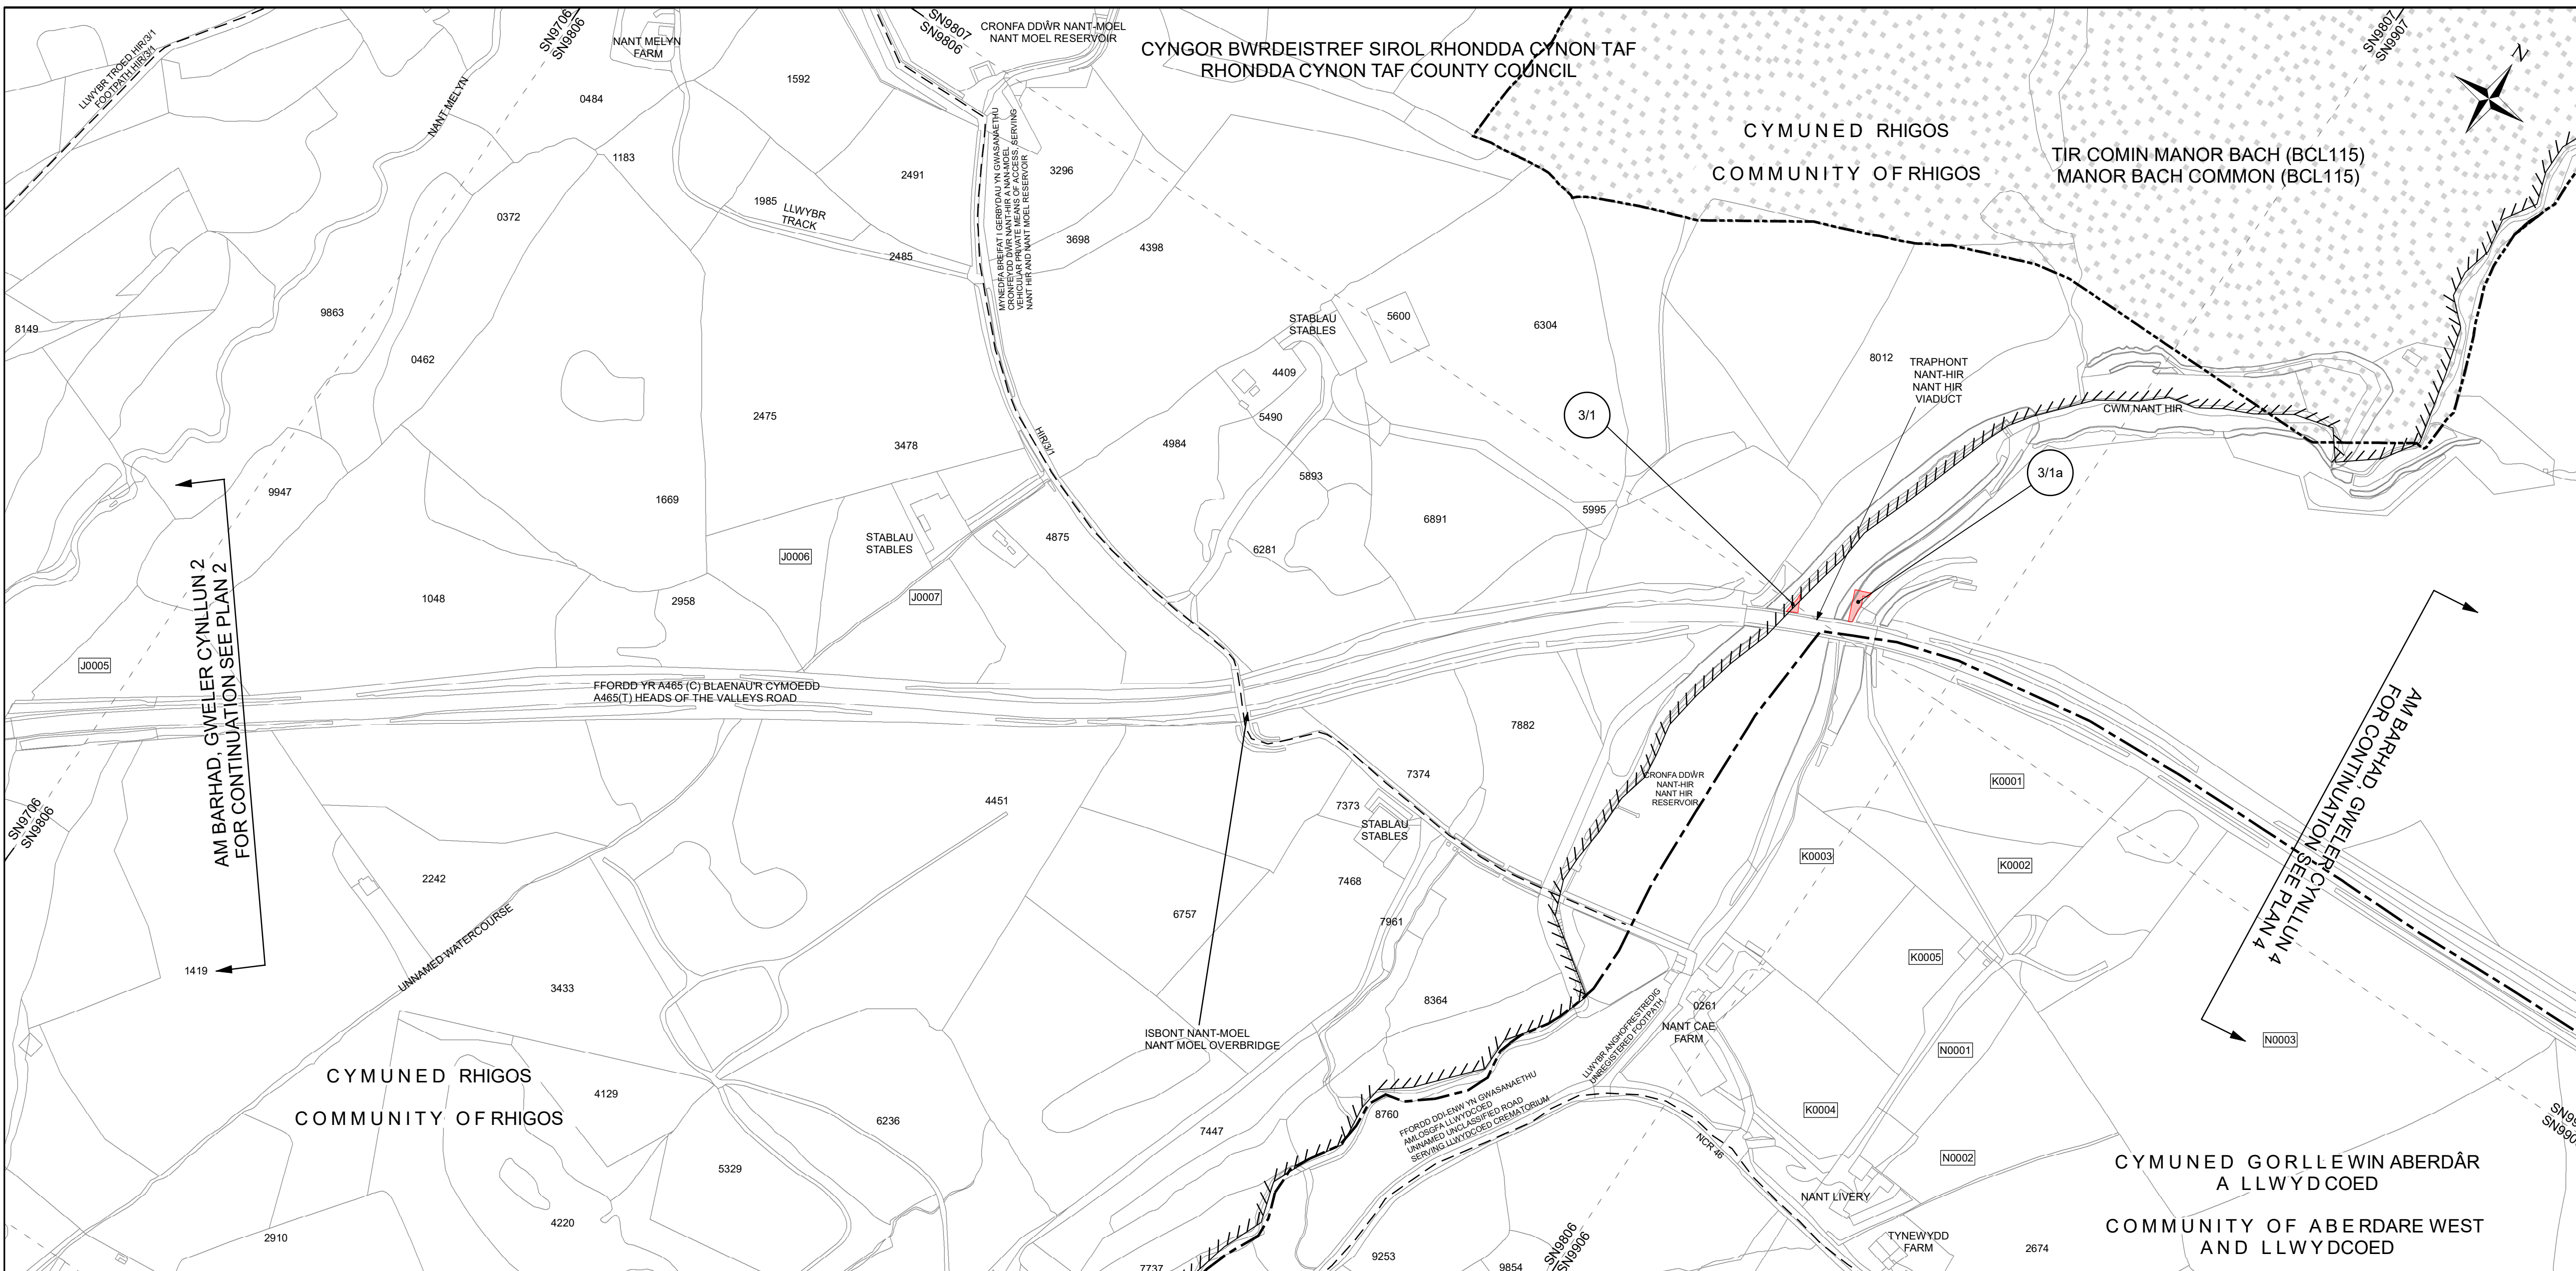

**CYNLLUN O'R LLEOLIAD
LOCATION PLAN**

**NODIADAU ER GWYBODAETH:
NOTES FOR INFORMATION**

- 0038 Rhifau Caeau'r Arolwg Ordnans
  Ordnance Survey Field Numbers
- [C0003] Rhifau caeau/tiroedd caeedig penodol i'r cynllun
  Field/enclosure numbers specific to scheme
- ●●●●● Ffin y Cyngor Sir
  County Council Boundary
- --- Ffin y Cyngor Tref a Chymuned
  Town and Community Council Boundary
- - - - - Hawliau Tramwy Cyhoeddus
  Public Rights of Way
- /// Ffin Parc Cenedlaethol Bannau Brycheiniog
  Brecon Beacons National Park Boundary
- [---] Ffin Tir Comin
  Common Land Boundary

**ALLWEDD:
KEY:**

- [Red Box] Teitl
  Title
- [Blue Box] Hawddfraint
  Easement
- (3/1) Plot Ychwanegol
  Additional Plot

© Hawffraint a hawliau cronfa ddata'r Goron 2020.
Rhif Trwydded yr Arolwg Ordnans 0100031673. Lliwodraeth Cymru.
© Crown copyright and database rights 2020.
Ordnance Survey 0100031673. Welsh Government.

GORCHYMYN PRYNU GORFODOL (ATODOL) GWEINIDOGION CYMRU (CEFNFFORDD CASTELL-NEDD I'R FENNI (YR A465) (DEUOLI O'R FENNI I HIRWAUN A FFYRDD YMUNO AC YMADAEL) A CHEFNFFORDD MAN I'R DWYRAIN O ABERCYNON I FAN I'R DWYRAIN O DDOWLAIS (YR A4060) A CHEFNFFORDD CAERDYDD I LANSANFFRAID GLAN CONWY (YR A470) (FFYRDD CYSYLLTU) (DOWLAIS TOP I HIRWAUN)) (RHIF.2) 20..

THE WELSH MINISTERS (THE NEATH TO ABERGAVENNY TRUNK ROAD (A465) (ABERGAVENNY TO HIRWAUN DUALLING AND SLIP ROADS) AND EAST OF ABERCYNON TO EAST OF DOWLAIS TRUNK ROAD (A4060) AND CARDIFF TO GLAN CONWY TRUNK ROAD (A470) (CONNECTING ROADS) (DOWLAIS TOP TO HIRWAUN)) (SUPPLEMENTARY) (NO.2) COMPULSORY PURCHASE ORDER 20..

**GORCHYMYN PRYNU GORFODOL
ATODOL
DALEN 3 O 6
SUPPLEMENTARY COMPULSORY
PURCHASE ORDER
SHEET 3 OF 6**