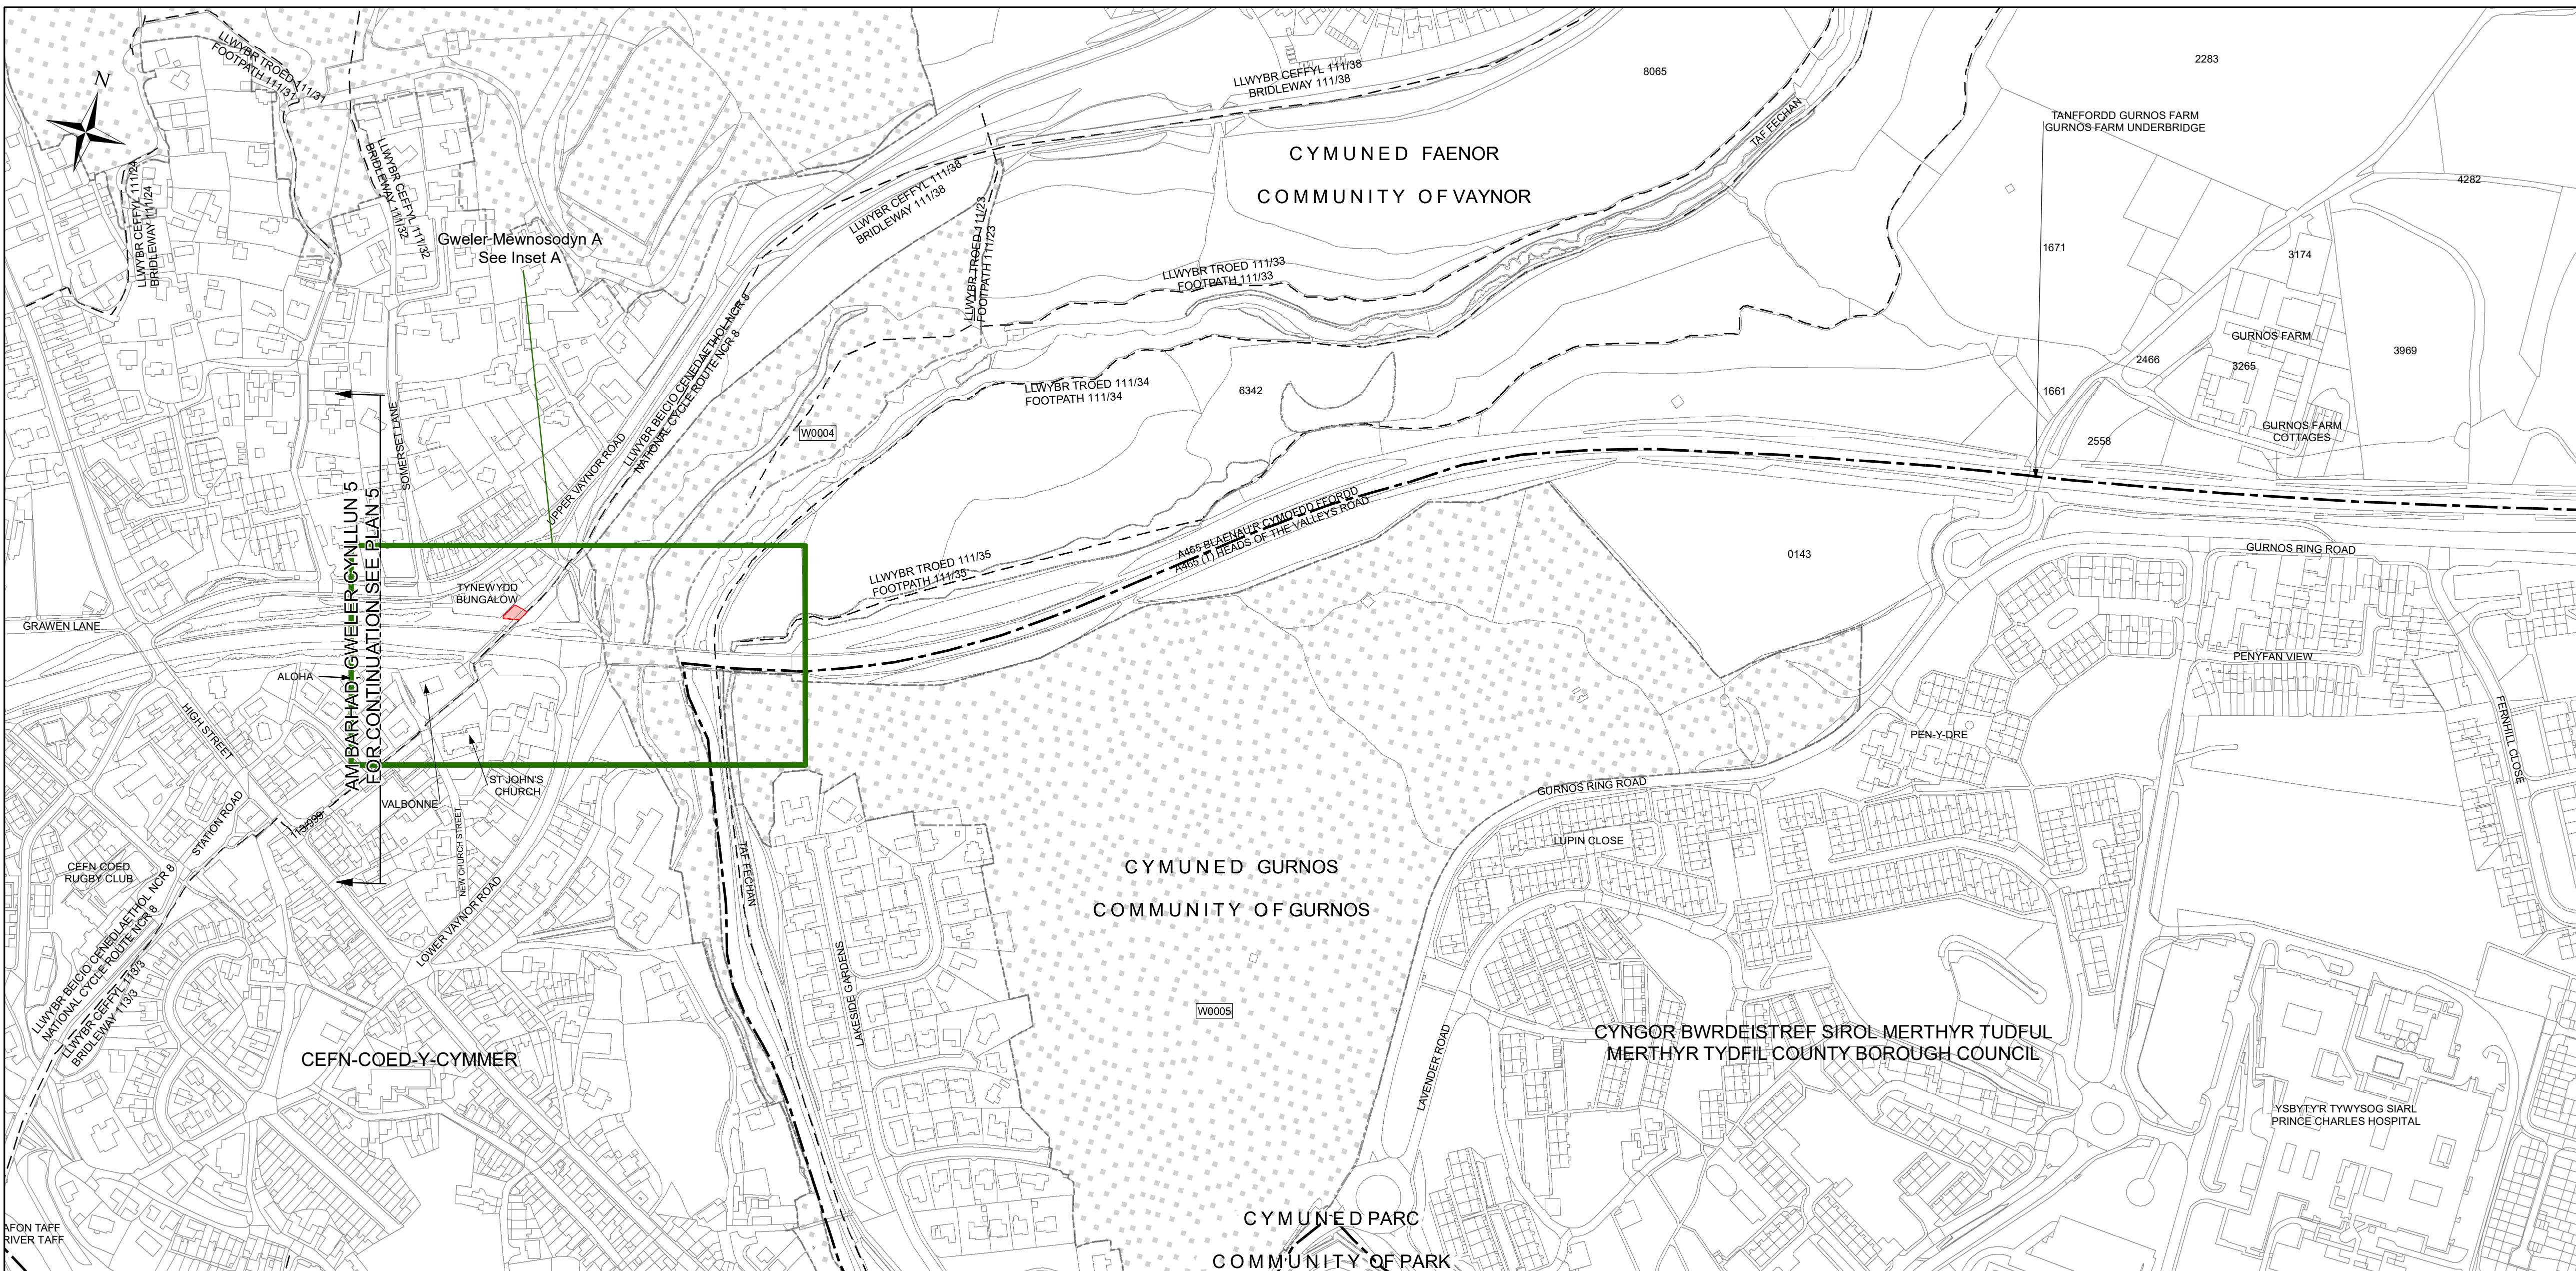

**CYNLLUN O'R LLEOLIAD
LOCATION PLAN**

**NODIADAU ER GWYBODAETH:
NOTES FOR INFORMATION**

- 0038 Rhifau Caeau'r Arolwg Ordnans
  Ordnance Survey Field Numbers
- 00003 Rhifau caeau/tiroedd caeedig penodol fr cynllun
  Field/enclosure numbers specific to scheme
- ●●●●● Ffin y Cyngor Sir
  County Council Boundary
- --- Ffin y Cyngor Tref a Chymuned
  Town and Community Council Boundary
- - - - - Hawliau Tramwy Cyhoeddus
  Public Rights of Way
- /// Ffin Parc Cenedlaethol Bannau Brycheiniog
  Brecon Beacons National Park Boundary
- --- Ffin Tir Comin
  Common Land Boundary

**ALLWEDD:
KEY:**

- Teitl
  Title
- Hawddfraint
  Easement
- 6/1
  Plot Ychwanegol
  Additional Plot