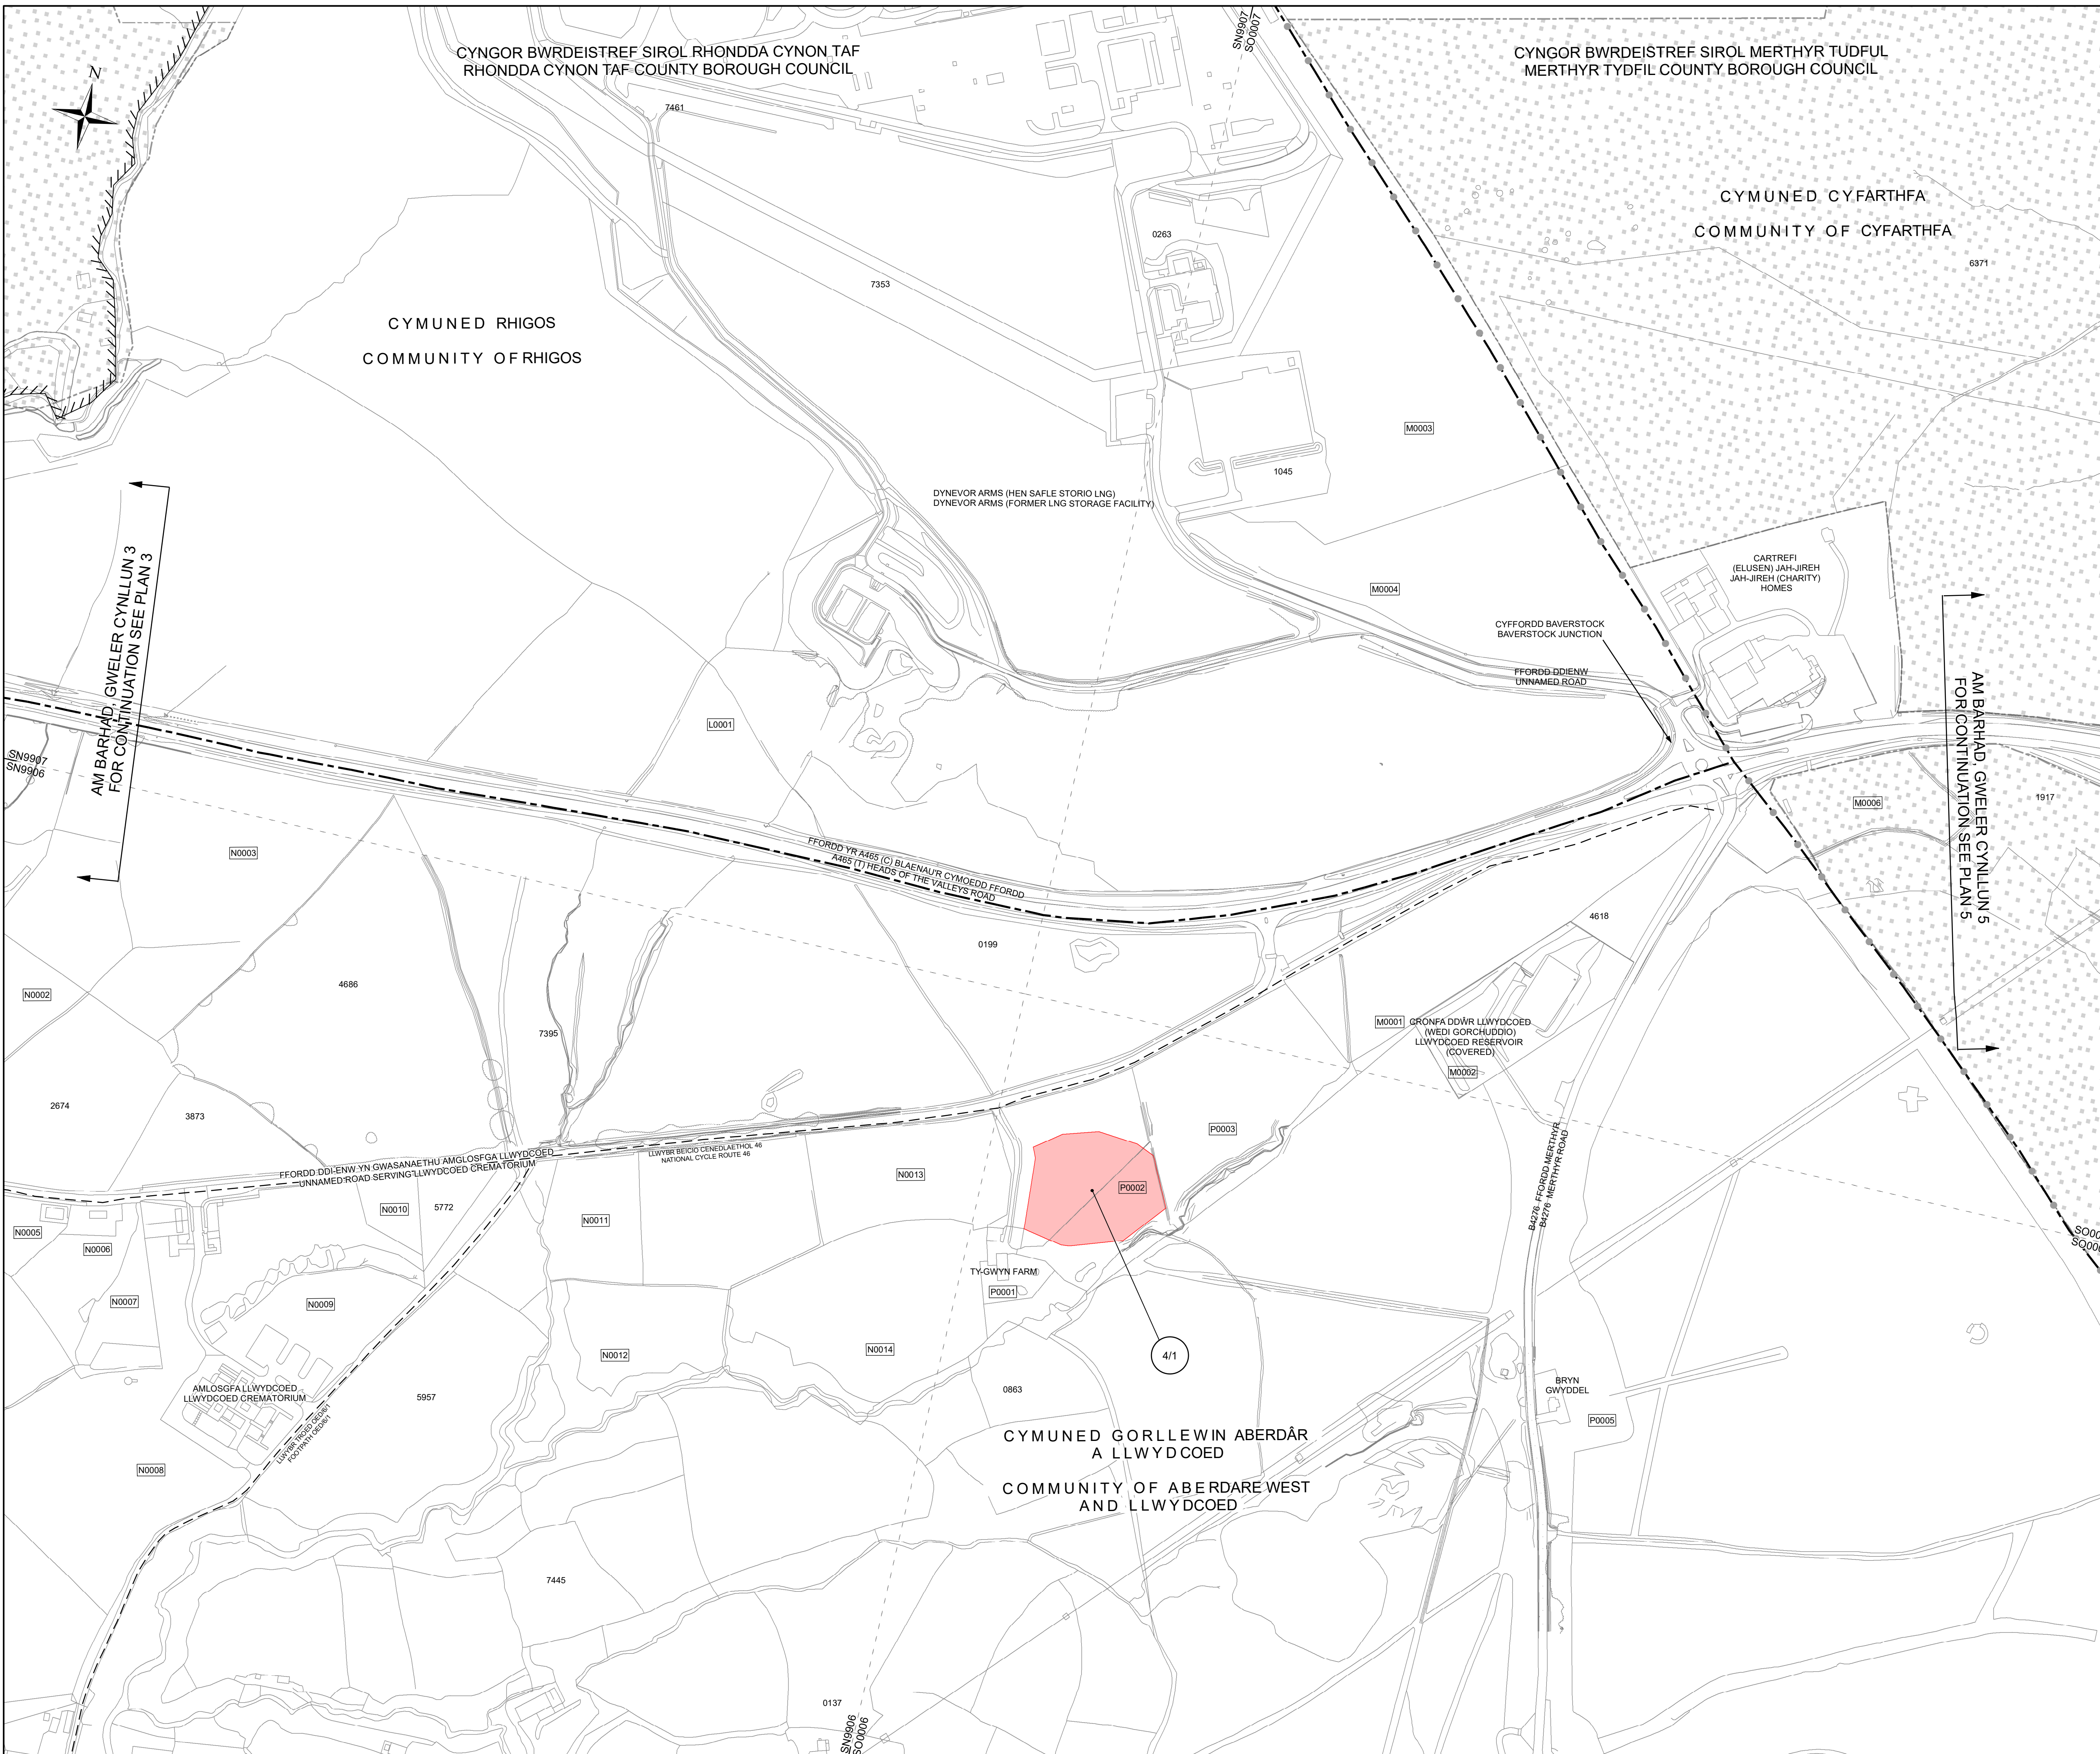

CYNLLUN O'R LLEOLIAD
LOCATION PLAN

NODIADAU ER GWYBODAETH:
NOTES FOR INFORMATION

- 0038 Rhifau Caeau'r Arolwg Ordnans
  Ordnance Survey Field Numbers
- C0003 Rhifau caeau/tiroedd caeedig penodol i'r cynllun
  Field/enclosure numbers specific to scheme
- ●●●●● Ffin y Cyngor Sir
  County Council Boundary
- --- Ffin y Cyngor Tref a Chymuned
  Town and Community Council Boundary
- - - - - Hawliau Tramwy Cyhoeddus
  Public Rights of Way
- /// Ffin Parc Cenedlaethol Bannau Brycheiniog
  Brecon Beacons National Park Boundary
- - - - - Ffin Tir Comin
  Common Land Boundary

ALLWEDD:
KEY:

- Teitl
  Title
- Hawddfraint
  Easement
- 4/1 Plot Ychwanegol
  Additional Plot

© Hawffraint a hawliau cronfa ddata'r Goron 2020.
Rhif Trwydded yr Arolwg Ordnans 0100031673. Llwodraeth Cymru.
© Crown copyright and database rights 2020.
Ordnance Survey 0100031673, Welsh Government.

GORCHYMYN PRYNU GORFODOL (ATODOL) GWEINIDOGION CYMRU (CEFNFFORDD CASTELL-NEDD I'R FENNI (YR A465) (DEUOLI O'R FENNI I HIRWAUN A FFYRDD YMUNO AC YMADAEL) A CHEFNFFORDD MAN I'R DWYRAIN O ABERCYNON I FAN I'R DWYRAIN O DDWLAI (YR A4060) A CHEFNFFORDD CAERDYDD I LANSANFFRAID GLAN CONWY (YR A470) (FFYRDD CYSYLLTU) (DWLAI TOP I HIRWAUN)) (RHIF.2) 20..

THE WELSH MINISTERS (THE NEATH TO ABERGAVENNY TRUNK ROAD (A465) (ABERGAVENNY TO HIRWAUN DUALLING AND SLIP ROADS) AND EAST OF ABERCYNON TO EAST OF DWLAI TRUNK ROAD (A4060) AND CARDIFF TO GLAN CONWY TRUNK ROAD (A470) (CONNECTING ROADS) (DWLAI TOP TO HIRWAUN)) (SUPPLEMENTARY) (NO.2) 20..
COMPULSORY PURCHASE ORDER

**GORCHYMYN PRYNU GORFODOL
ATODOL
DALEN 4 O 6
SUPPLEMENTARY COMPULSORY
PURCHASE ORDER
SHEET 4 OF 6**