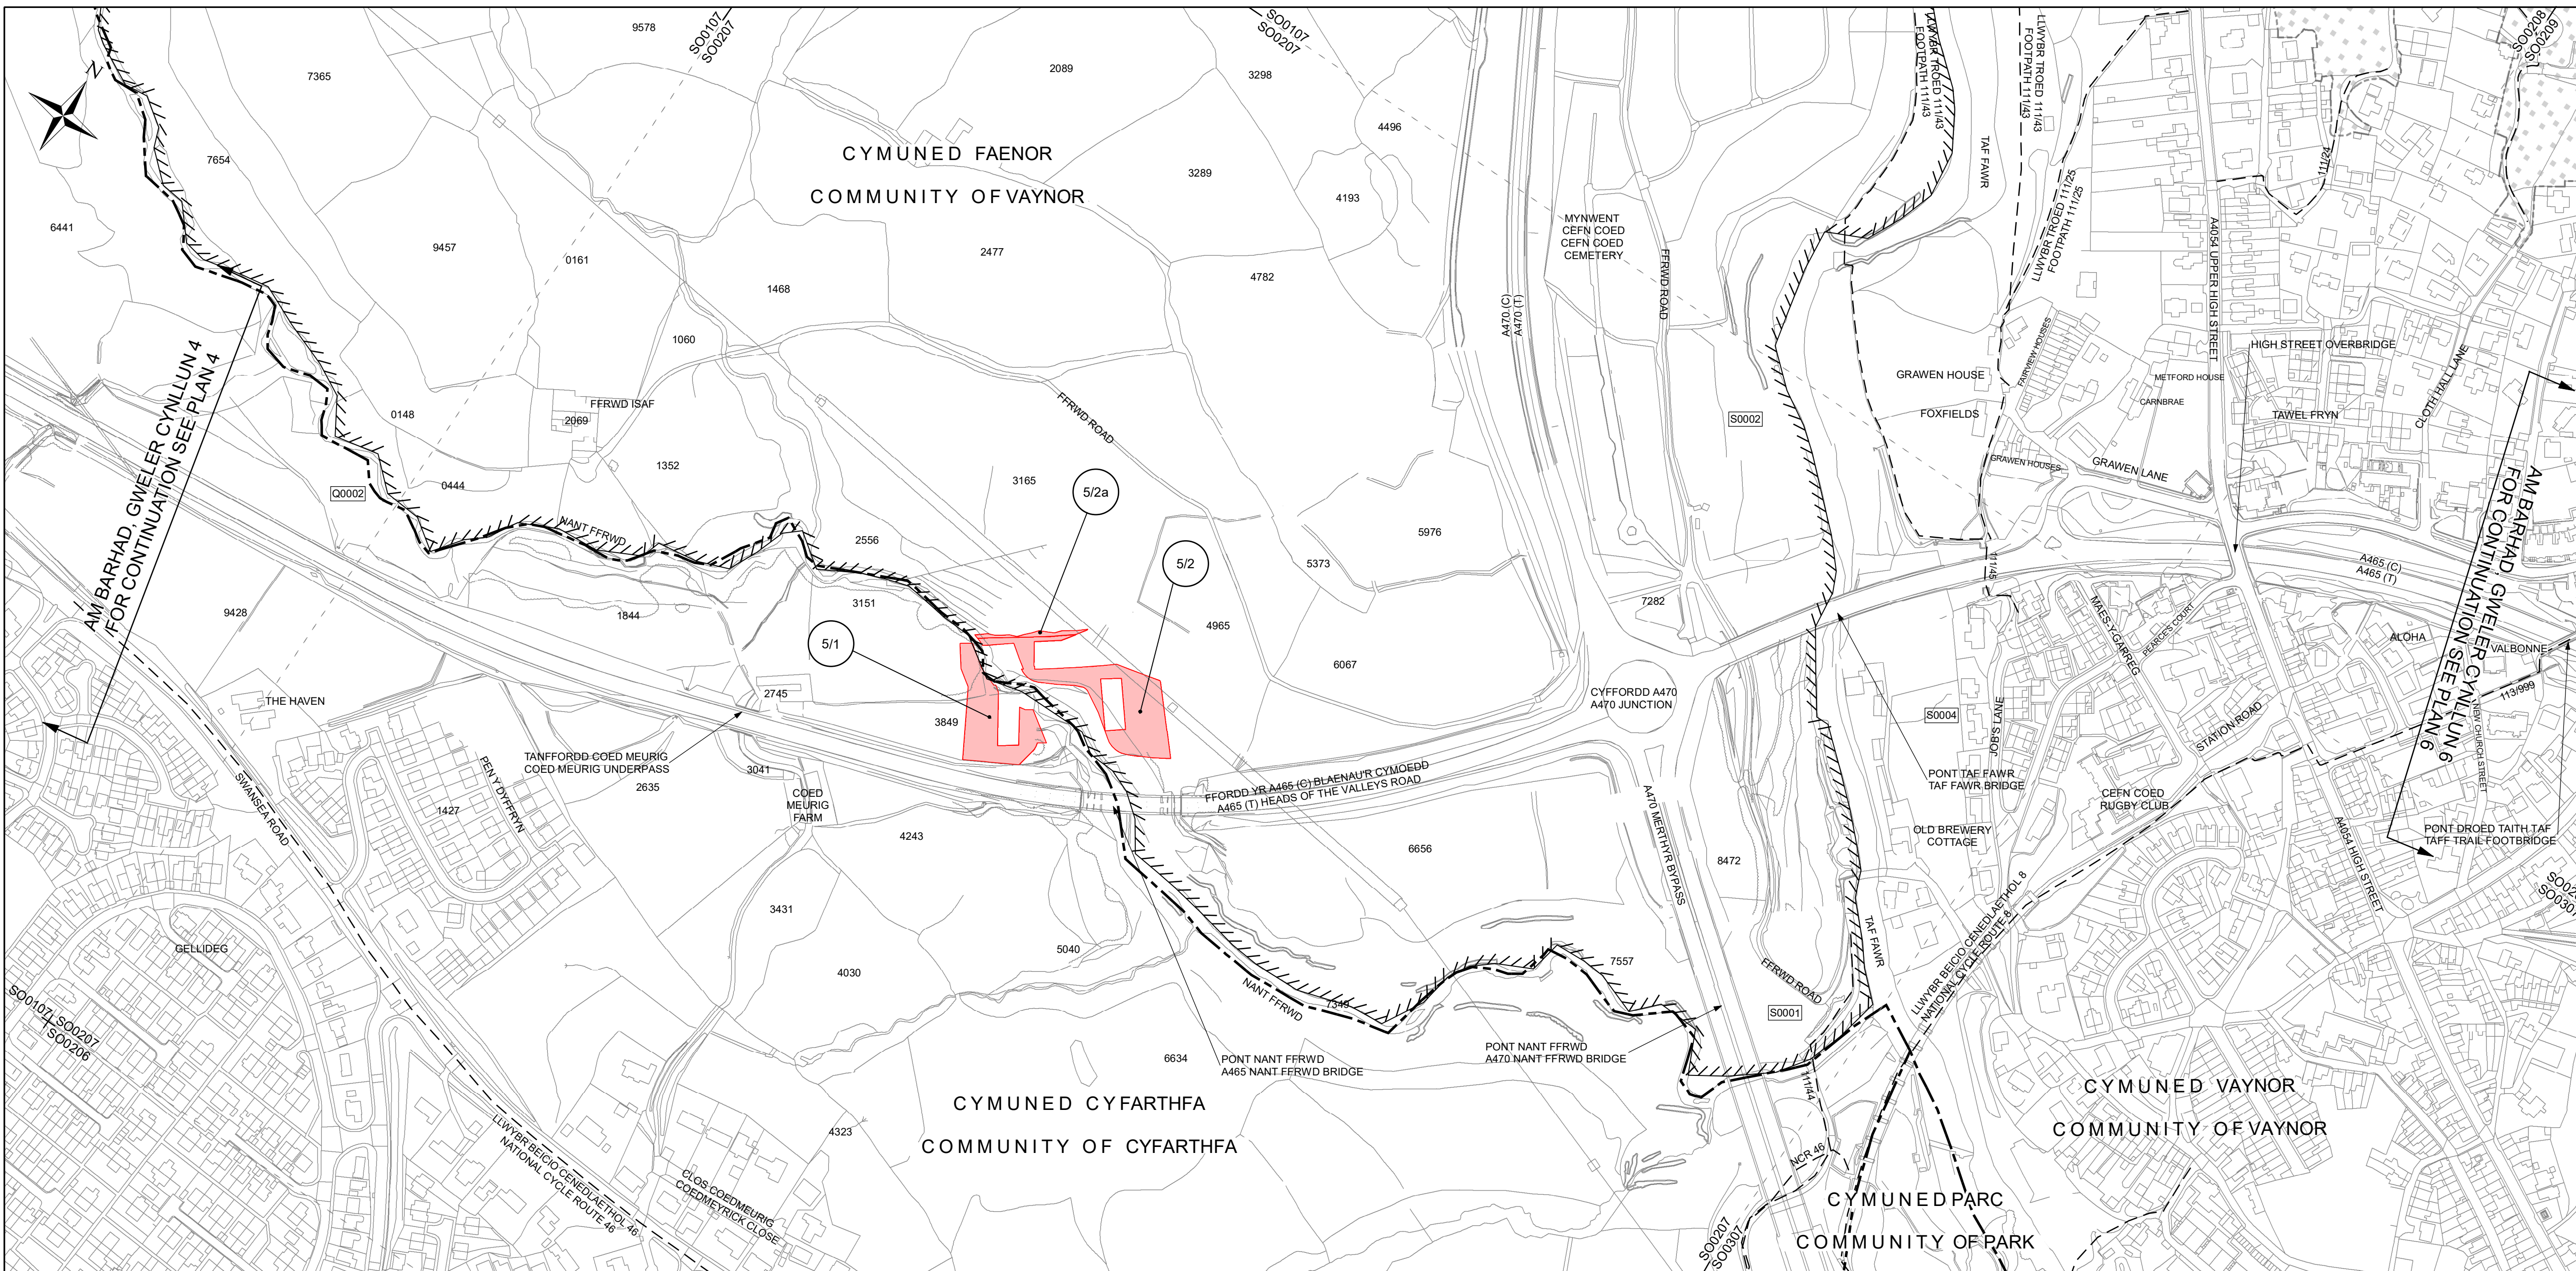

CYNLLUN O'R LLEOLIAD
LOCATION PLAN

NODIADAU ER GWYBODAETH:
NOTES FOR INFORMATION

- 0038 Rhifau Casau'r Arolwg Ordnans
  Ordnance Survey Field Numbers
- 00003 Rhifau caeau/tiroedd caeedig penodol i'r cynllun
  Field/enclosure numbers specific to scheme
- ●●●● Ffin y Cyngor Sir
  County Council Boundary
- --- Ffin y Cyngor Tref a Chymuned
  Town and Community Council Boundary
- - - - - Hawliau Tramwy Cyhoeddus
  Public Rights of Way
- ▬▬▬ Ffin Parc Cenedlaethol Bannau Brycheiniog
  Brecon Beacons National Park Boundary
- ▬▬▬ Ffin Tir Comin
  Common Land Boundary

ALLWEDD:
KEY:

- Teitl
  Title
- Hawddfrait
  Easement
- 5/1 Plot Ychwanegol
  Additional Plot

© Hawffrait a hawliau cronfa ddata'r Goron 2020.
Rhif Trwydded yr Arolwg Ordnans 0100031673. Llwodraeth Cymru.
© Crown copyright and database rights 2020.
Ordnance Survey 0100031673, Welsh Government.

GORCHYMYN PRYNU GORFODOL (ATODOL) GWEINIDOGION CYMRU (CEFNFFORDD CASTELL-NEDD I'R FENNI (YR A465) (DEUOLI O'R FENNI I HIRWAUN A FFYRDD YMUNO AC YMADAEL) A CHEFNFFORDD MAN I'R DWYRAIN O ABERCYNON I FAN I'R DWYRAIN O DDOWLAIS (YR A4060) A CHEFNFFORDD CAERDYDD I LANSANFFRAID GLAN CONWY (YR A470) (FFYRDD CYSYLLTU) (DOWLAIS TOP I HIRWAUN)) (RHIF. 2) 20..

THE WELSH MINISTERS (THE NEATH TO ABERGAVENNY TRUNK ROAD (A465) (ABERGAVENNY TO HIRWAUN DUALING AND SLIP ROADS) AND EAST OF ABERCYNON TO EAST OF DOWLAIS TRUNK ROAD (A4060) AND CARDIFF TO GLAN CONWY TRUNK ROAD (A470) (CONNECTING ROADS) (DOWLAIS TOP TO HIRWAUN)) (SUPPLEMENTARY) (NO. 2) COMPULSORY PURCHASE ORDER 20..

GORCHYMYN PRYNU GORFODOL
ATODOL
DALEN 5 O 6
SUPPLEMENTARY COMPULSORY
PURCHASE ORDER
SHEET 5 OF 6