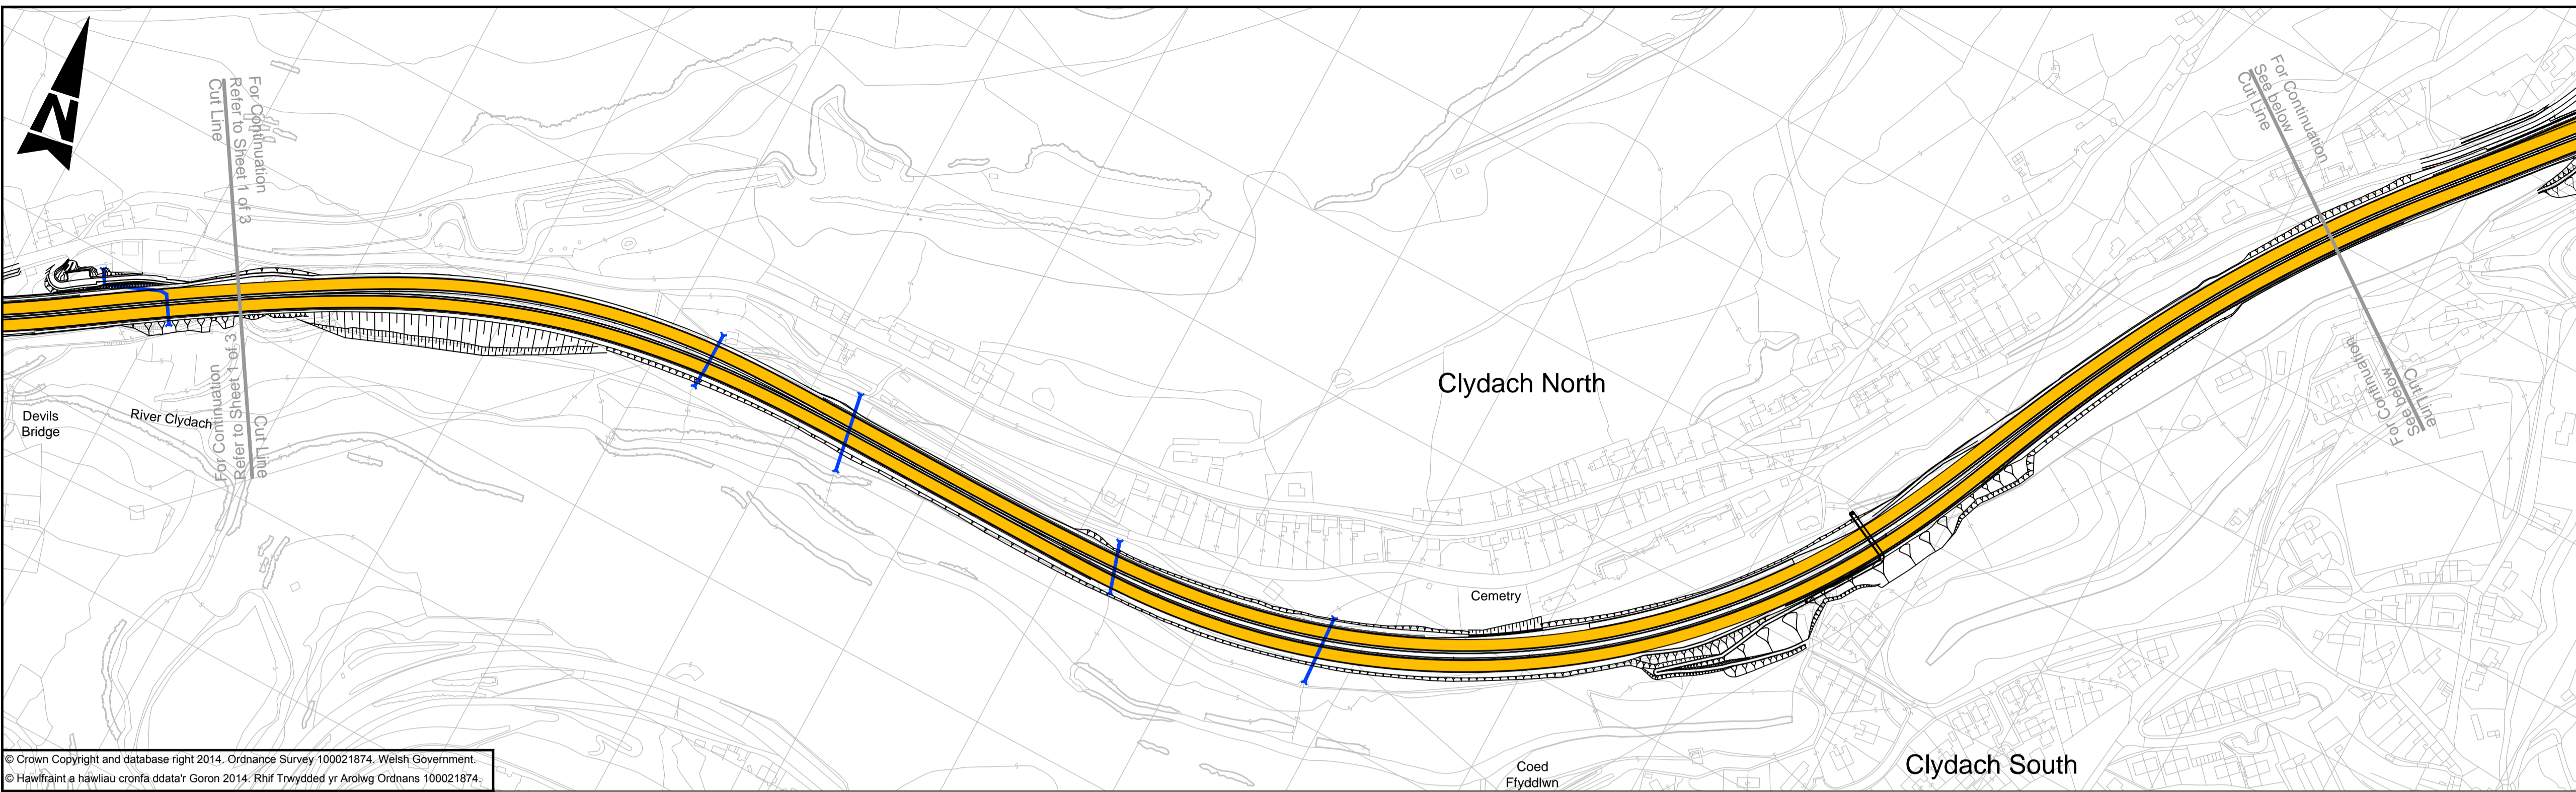

100
0 10
Millimetres
DO NOT SCALE

PLAN
Scale 1:2500

NOTES:
1. To be read in conjunction with Document No. A465HOV2-CH2-HAC-01_ML-DO-D-0025.

LEGEND:
50 mph speed limit extents