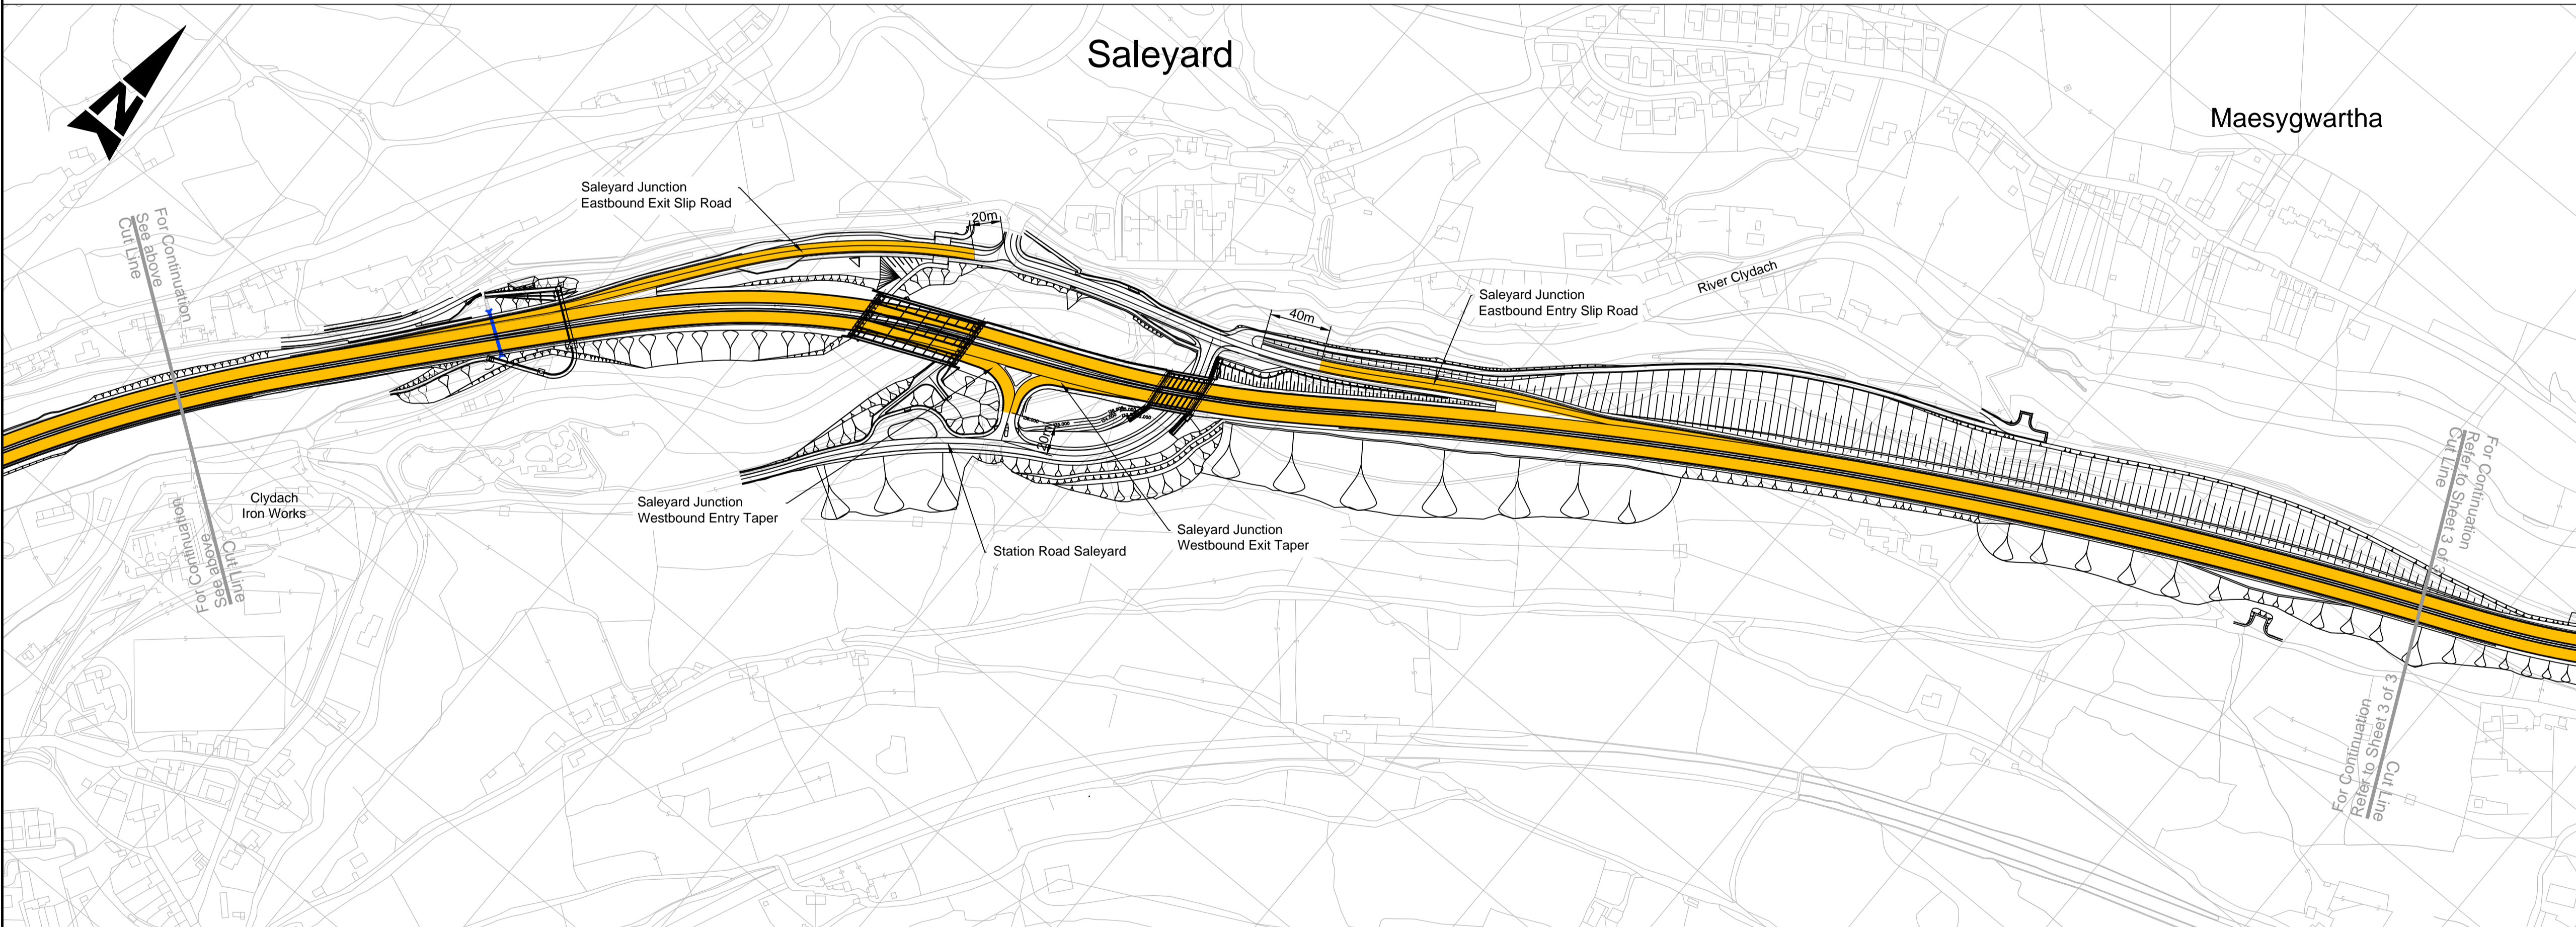

PLAN
Scale 1:2500