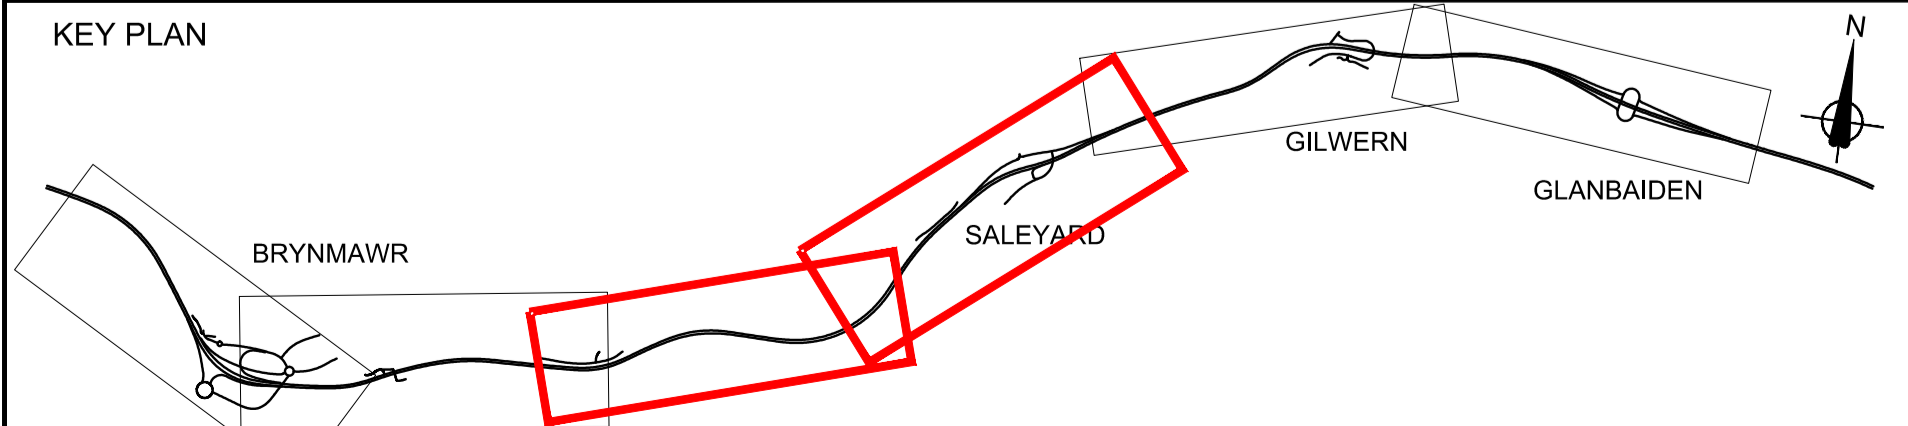

Rev	Description	By	Date	Chkd	App
P01	For information	LG	23/05/19	HA	SR