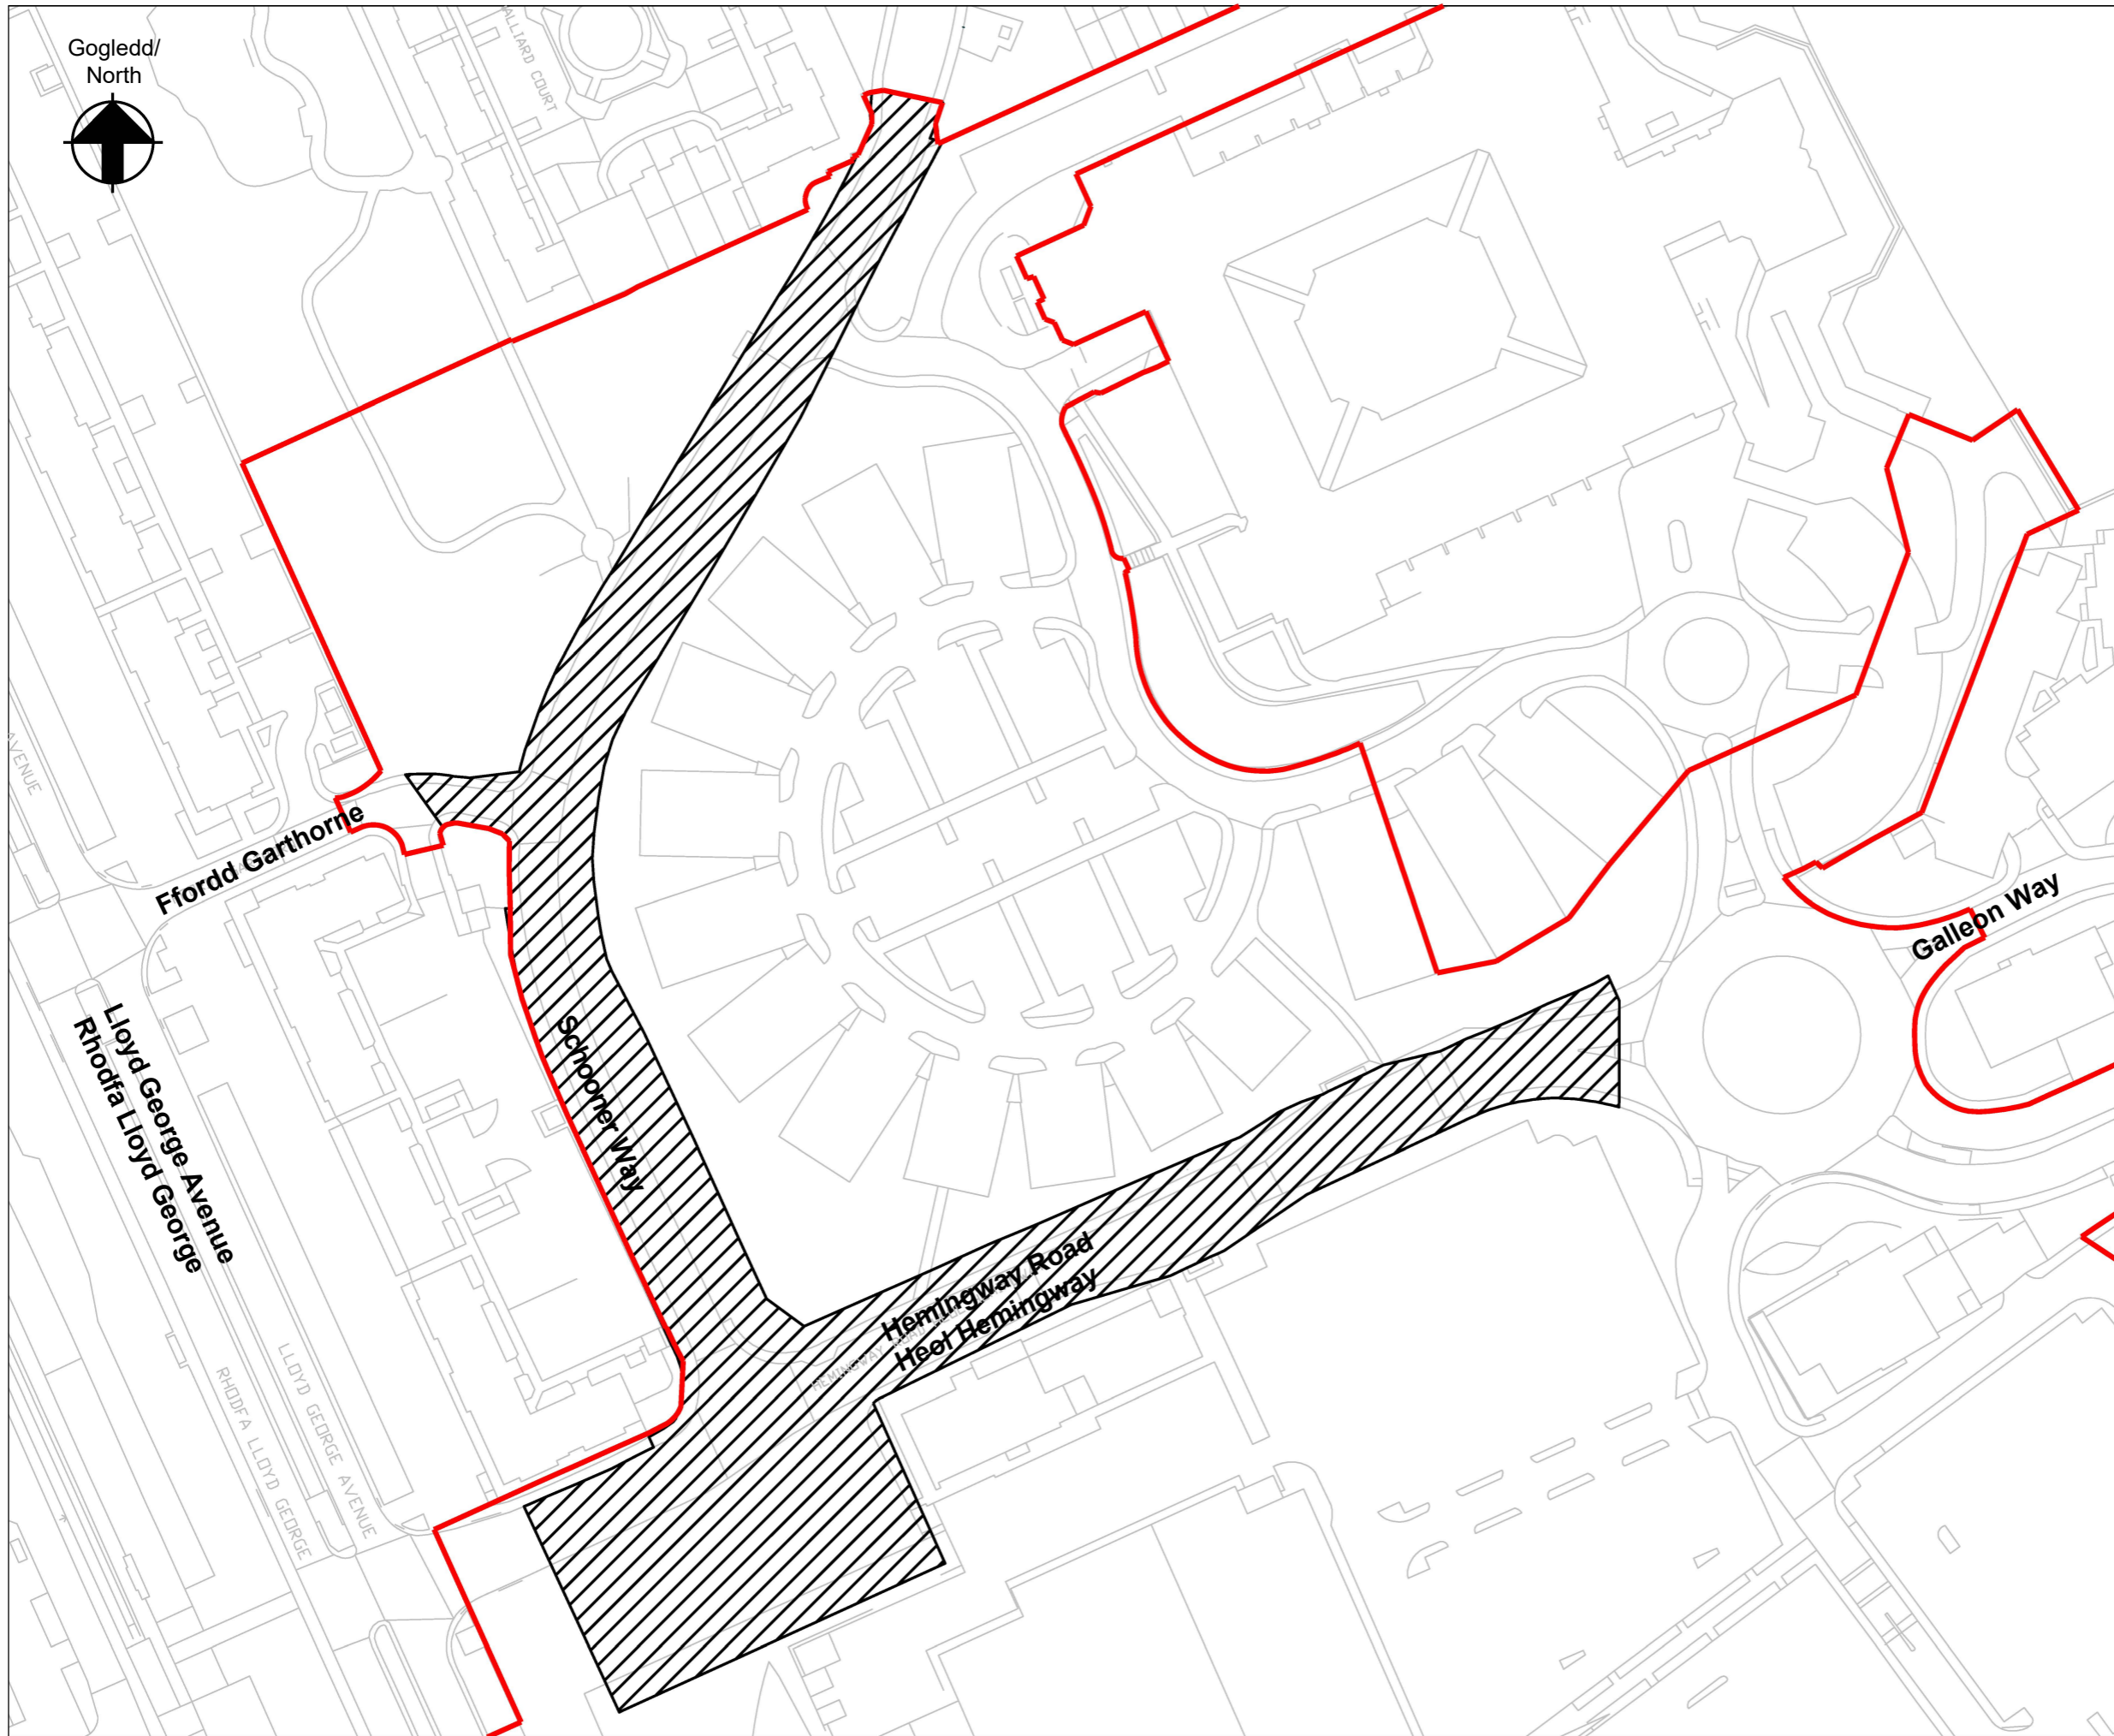

Gogledd/  
North

- Fin y Safle/  
Site Boundary
- Priffordd yn cael ei chau/  
Highway to be stopped up

LLYWODRAETH CYMRU / WELSH GOVERNMENT  
TRAFNIDIAETH / TRANSPORT

GORCHYMYN CAU PRIFFYRDD (HEOL  
HEMINGWAY, SCHOONER WAY A Ffordd  
GARTHORNE, CAERDYDD) 202-

THE STOPPING UP OF HIGHWAYS (HEMINGWAY  
ROAD, SCHOONER WAY & Ffordd GARTHORNE,  
CARDIFF) ORDER 202-

Deposited Plan/Y Plan a Adnewyd  
File No/ Rhif y Ffeil: qA1910788

Graddfa / Scale 1:1250