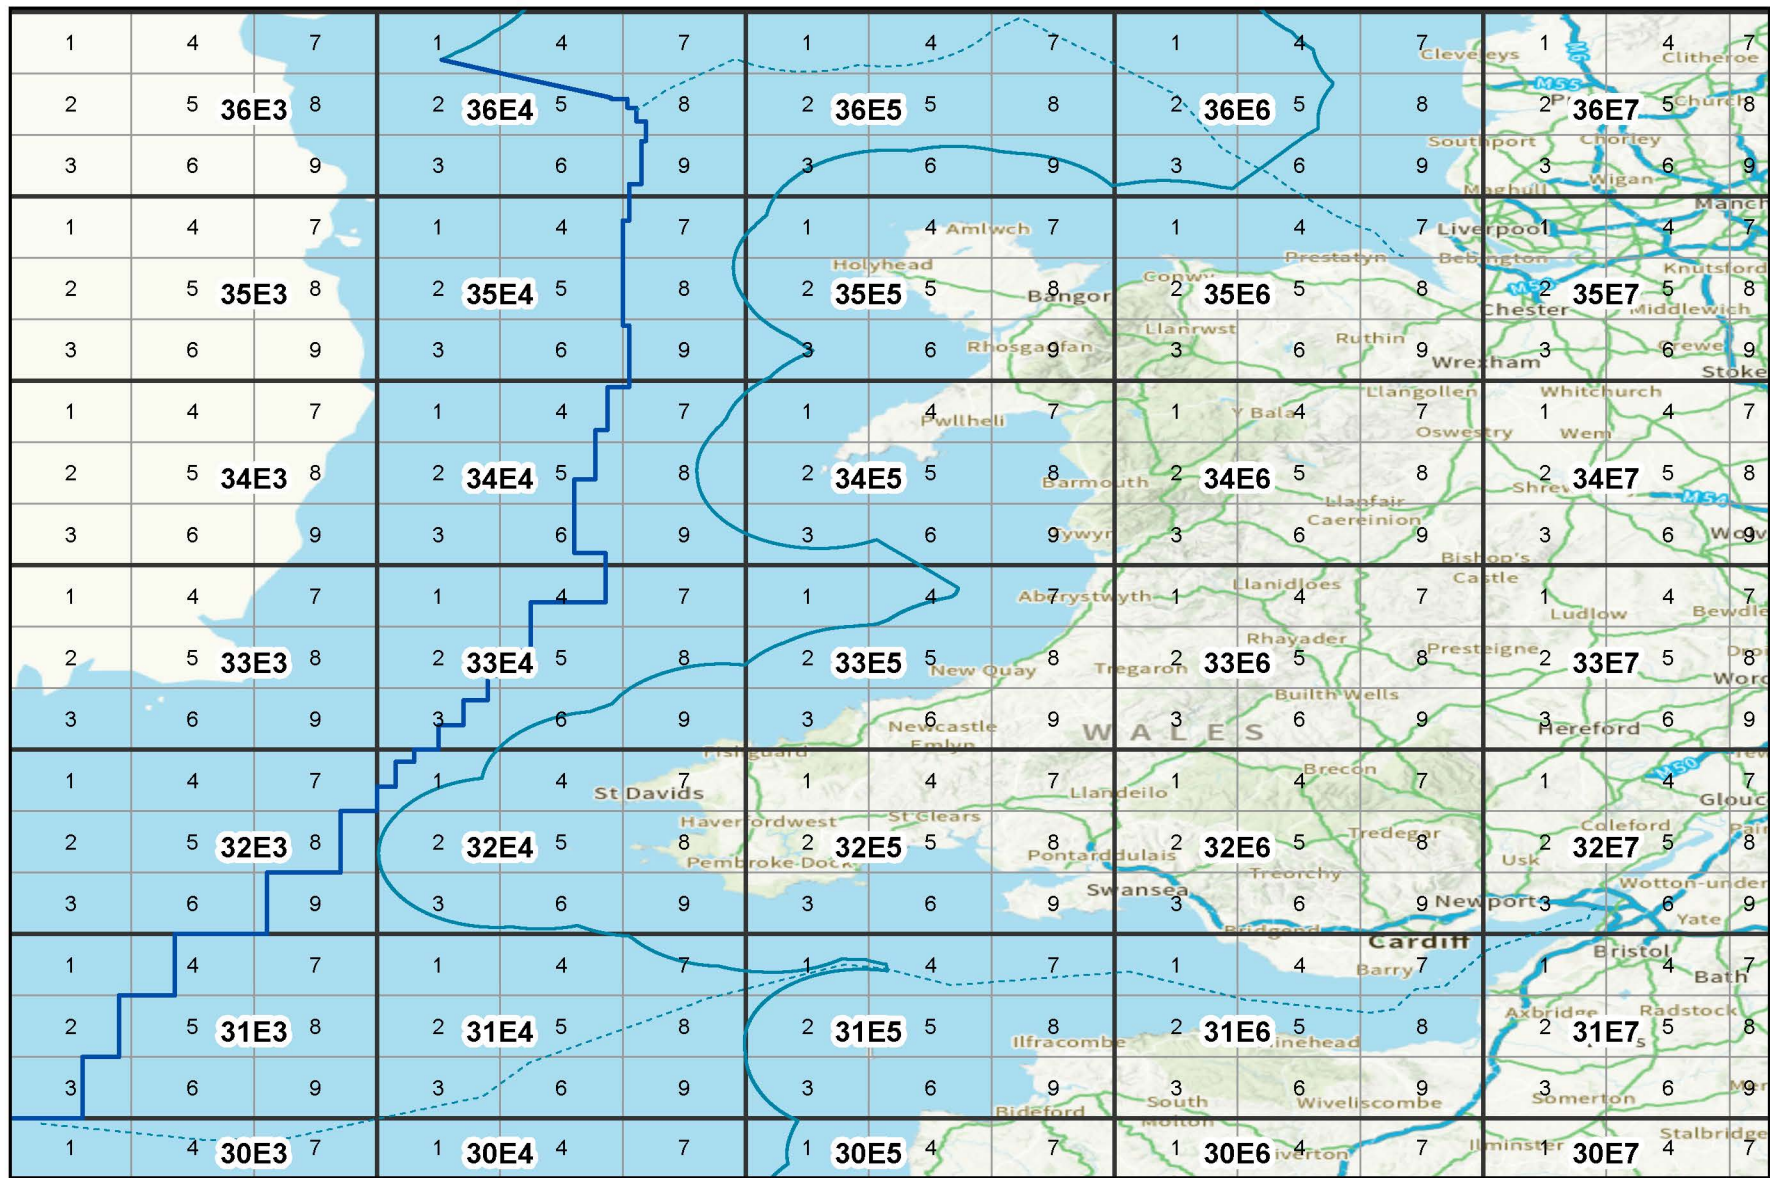

Wales ICES Rectangles and Sub-Rectangles

Legend

- ICES_Rectangle
- ICES_Sub_Rectangle
- National Limit
- Territorial Sea Limit
- Exclusive Economic Zone Limit

NOT TO BE USED FOR NAVIGATION
 Contains OS data © Crown copyright and database right 2024.