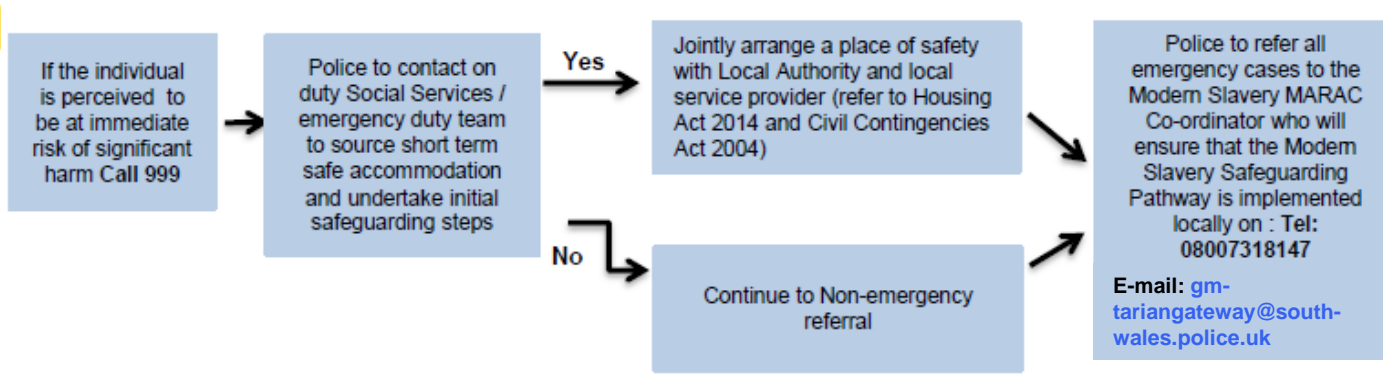

Wales Modern Slavery Safeguarding Pathway

Version SC5/2020

Emergency

First Responder Procedures
www.gov.uk/guidance/report-modern-slavery-as-a-first-responder
 Wales Safeguarding Procedures
www.safeguarding.wales

Adult Non-emergency Referral

Contact the **Modern Slavery Helpline** to report anything suspicious, seek assistance or seek advice:
Tel : 08000121700

Adult Modern Slavery MARAC

Relevant agency to complete a National Referral Mechanism form required
 Maintain contact with support provider.