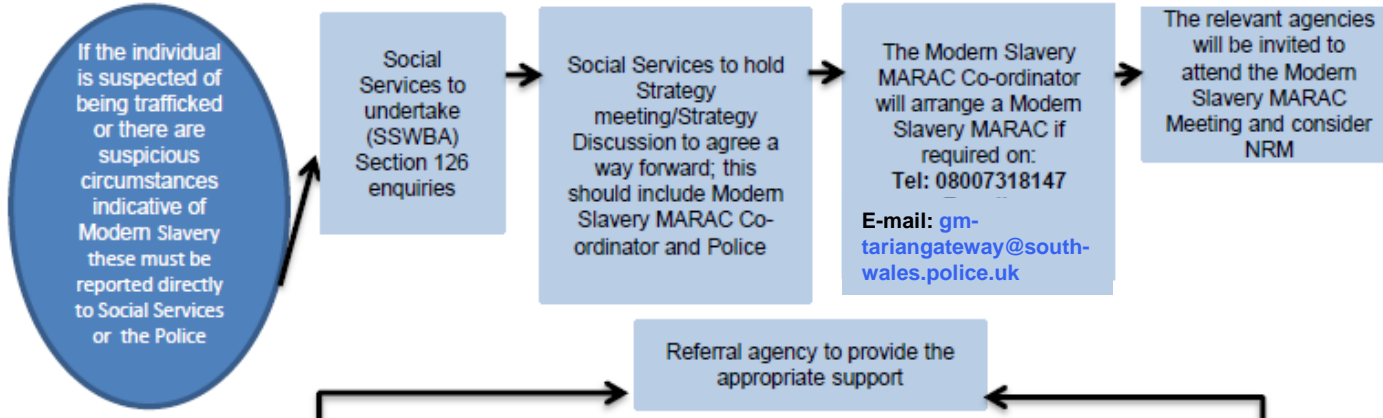

Wales Modern Slavery Safeguarding Pathway

Version SC5/2020

Emergency

First Responder Procedures
www.gov.uk/guidance/report-modern-slavery-as-a-first-responder
 Wales Safeguarding Procedures
www.safeguarding.wales

Adult Non-emergency Referral

Contact the **Modern Slavery Helpline** to report anything suspicious, seek assistance or seek advice:
Tel : 08000121700

Adult Modern Slavery MARAC

Relevant agency to complete a National Referral Mechanism form required
 Maintain contact with support provider.